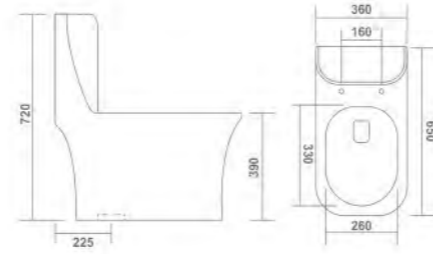

SYPHONIC FLUSH

CLASSIC - 5005

One Piece Closet
L 660 W 370 H 730mm
S Trap - 225mm (9"), 300mm (12")

WASH DOWN FLUSH

VIVA - 5017

One Piece Closet
L 680 W 360 H 740mm
S Trap - 225mm (9")
P Trap - 225mm (9")

WASH DOWN FLUSH