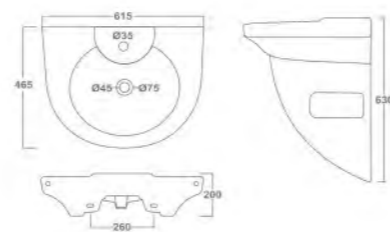

FLORAL HALF SET

Wash Basin Half Pedestal
L 560 W 460 H 500
(23" x 18")

MARINA HALF SET

Wash Basin Half Pedestal
L 600 W 420 H 500mm
(22" x 17")

ENZO HALF SET

Wash Basin Half Pedestal
L 515 W 460 H 510mm
(21" x 18")

PLAZMA HALF SET

Wash Basin Half Pedestal
L 555 W 450 H 420mm
(22" x 18")

DOLPHIN HALF SET

Table Top Basin
L 500 W 425 H 450mm
(20" x 17")

LENZ HALF SET

Table Top Basin
L 460 W 350 H 450mm
(18" x 15")

OPAL HALF SET

Wash Basin Half Pedestal
L 600 W 500 H 575mm
(24" x 20")

RIO HALF SET

Table Top Basin
L 550 W 400 H 450mm
(22" x 16")

SPENTA HALF SET

Wash Basin Half Pedestal
L 600 W 450 H 550mm
(24" x 18")

SANDY HALF SET

Table Top Basin
L 500 W 400 H 450mm
(20" x 16")

BONNY

Table Top Basin
L 450 W 340 H 130mm
(18" x 13")

PRIZM

Table Top Basin
L 380 W 380 H 100mm
(15" x 15")

RIYA

Table Top Basin
L 380 W 380 H 110mm
(15" x 15")