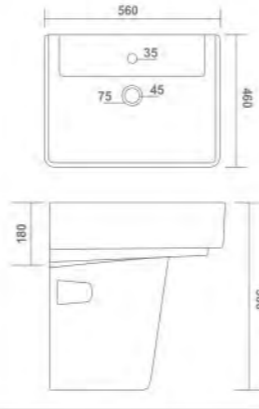

CRYSTAL SET

Wash Basin Pedestal
L 570 W 430 H 890mm
(23" x 17")

PAJERO SET

Wash Basin Pedestal
L 625 W 550 H 950mm
(25" x 22")

SOPHIA SET

Wash Basin Pedestal
L 635 W 460 H 840mm
(25" x 18")

SPENTA SET

Wash Basin Pedestal
L 600 W 450 H 850
(24" x 18")

SARINA SET

Wash Basin Pedestal
L 600 W 475 H 930mm
(24" x 19")

DELTA SET

Wash Basin Pedestal
L 620 W 480 H 890mm
(24" x 19")

ROUND SET

Wash Basin Pedestal
L 550 W 400 H 800mm
(22" x 16")

BIG DIAMOND SET

Wash Basin Pedestal
L 625 W 500 H 900mm
(25" x 20")

STERLING SET

Wash Basin Pedestal
L 650 W 500 H 850mm
(26" x 20")

RIO SET

Wash Basin Pedestal
L 550 W 400 H 850mm
(22" x 16")

PLATFORM SET

Wash Basin Pedestal
L 750 W 450 H 850mm
(30" x 18")

LOTUS SET

Wash Basin Pedestal
L 525 W 400 H 850mm
(21" x 16")

FLORAL HALF SET

Wash Basin Half Pedestal
L 560 W 460 H 500
(23" x 18")

MARINA HALF SET

Wash Basin Half Pedestal
L 600 W 420 H 500mm
(22" x 17")

ENZO HALF SET

Wash Basin Half Pedestal
L 515 W 460 H 510mm
(21" x 18")