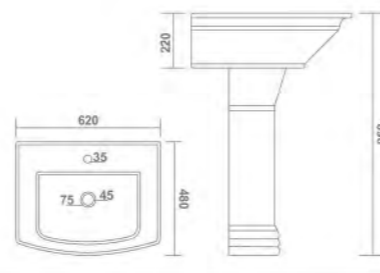

CRYSTAL SET

Wash Basin Pedestal
L 570 W 430 H 890mm
(23" x 17")

PAJERO SET

Wash Basin Pedestal
L 625 W 550 H 950mm
(25" x 22")

SOPHIA SET

Wash Basin Pedestal
L 635 W 460 H 840mm
(25" x 18")

SPENTA SET

Wash Basin Pedestal
L 600 W 450 H 850
(24" x 18")

DOLPHIN SET

Wash Basin Pedestal
L 500 W 425 H 825mm
(20" x 17")

VIVA SET

Wash Basin Pedestal
L 640 W 465 H 895mm
(25" x 18")

OPAL SET

Wash Basin Pedestal
L 570 W 490 H 850mm
(23" x 20")

SIMON SET

Wash Basin Pedestal
L 550 W 425 H 830mm
(22" x 17")

SARINA SET

Wash Basin Pedestal
L 600 W 475 H 930mm
(24" x 19")

DELTA SET

Wash Basin Pedestal
L 620 W 480 H 890mm
(24" x 19")

ROUND SET

Wash Basin Pedestal
L 550 W 400 H 800mm
(22" x 16")

BIG DIAMOND SET

Wash Basin Pedestal
L 625 W 500 H 900mm
(25" x 20")

STERLING SET

Wash Basin Pedestal
L 650 W 500 H 850mm
(26" x 20")

RIO SET

Wash Basin Pedestal
L 550 W 400 H 850mm
(22" x 16")

PLATFORM SET

Wash Basin Pedestal
L 750 W 450 H 850mm
(30" x 18")

LOTUS SET

Wash Basin Pedestal
L 525 W 400 H 850mm
(21" x 16")