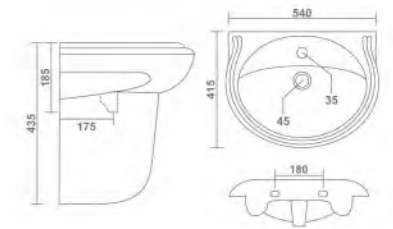

STERLING SET

Wash Basin Pedestal
L 650 W 500 H 850mm
(26" x 20")

RIO SET

Wash Basin Pedestal
L 550 W 400 H 850mm
(22" x 16")

PLATFORM SET

Wash Basin Pedestal
L 750 W 450 H 850mm
(30" x 18")

LOTUS SET

Wash Basin Pedestal
L 525 W 400 H 850mm
(21" x 16")

FLORAL HALF SET

Wash Basin Half Pedestal
L 560 W 460 H 500
(23" x 18")

MARINA HALF SET

Wash Basin Half Pedestal
L 600 W 420 H 500mm
(22" x 17")

ENZO HALF SET

Wash Basin Half Pedestal
L 515 W 460 H 510mm
(21" x 18")

PLAZMA HALF SET

Wash Basin Half Pedestal
L 555 W 450 H 420mm
(22" x 18")

DOLPHIN HALF SET

Table Top Basin
L 500 W 425 H 450mm
(20" x 17")

LENZ HALF SET

Table Top Basin
L 460 W 350 H 450mm
(18" x 15")

OPAL HALF SET

Wash Basin Half Pedestal
L 600 W 500 H 575mm
(24" x 20")

RIO HALF SET

Table Top Basin
L 550 W 400 H 450mm
(22" x 16")

SPENTA HALF SET

Wash Basin Half Pedestal
L 600 W 450 H 550mm
(24" x 18")

SANDY HALF SET