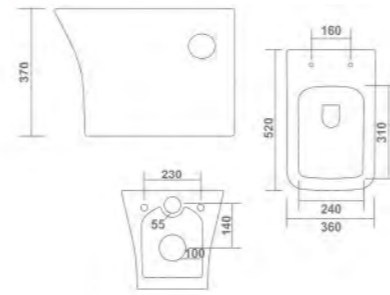

GRACY - 5001

One Piece Closet
L 710 W 380 H 780mm
S Trap - 225mm (9")
P Trap

INVITO - 5011

One Piece Closet
L 700 W 400 H 710mm
S Trap - 225mm (9")
P Trap

COSMAS - 4001

Wall Hung Closet
L 520 W 360 H 370mm