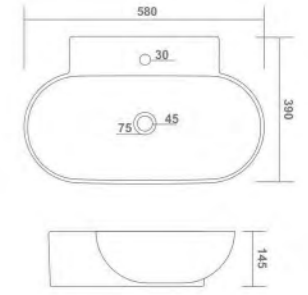

Wash Basin Half Pedestal
L 600 W 500 H 575mm
(24" x 20")

RIO HALF SET

Table Top Basin
L 550 W 400 H 450mm
(22" x 16")

SPENTA HALF SET

Wash Basin Half Pedestal
L 600 W 450 H 550mm
(24" x 18")

SANDY HALF SET

Table Top Basin
L 500 W 400 H 450mm
(20" x 16")

BONNY

Table Top Basin
L 450 W 340 H 130mm
(18" x 13")

PRIZM

Table Top Basin
L 380 W 380 H 100mm
(15" x 15")

RIYA

Table Top Basin
L 380 W 380 H 110mm
(15" x 15")

LISON

Table Top Basin
L 400 W 400 H 135mm
(16" x 16")

DOVE

Table Top Basin
L 480 W 450 H 60mm
(19" x 18")

OCEAN

Table Top Basin
L 550 W 400 H 130mm
(22" x 16")

ROYAL

Table Top Basin
L 580 W 390 H 145mm
(23" x 16")

EURECA

Table Top Basin
L 430 W 430 H 120mm
(17" x 17")

SWING

Table Top Basin
L 540 W 400 H 140mm
(22" x 16")

ORIO

Table Top Basin
L 400 W 400 H 160mm
(16" x 16")

CAPSULE

Table Top Basin
L 410 W 410 H 140mm
(16" x 16")