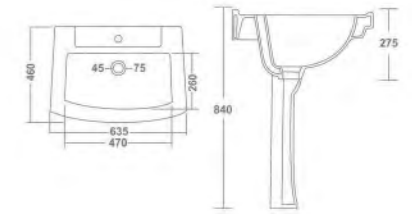

SINE SET

Wash Basin Pedestal
L 550 W 450 H 810
(22" x 18")

ENZO SET

Wash Basin Pedestal
L 510 W 455 H 810
(20" x 18")

FLORAL SET

Wash Basin Pedestal
L 600 W 450 H 795mm
(24" x 17")

MARINA SET

Wash Basin Pedestal
L 595 W 420 H 795
(24" x 17")

CRYSTAL SET

Wash Basin Pedestal
L 570 W 430 H 890mm
(23" x 17")

PAJERO SET

Wash Basin Pedestal
L 625 W 550 H 950mm
(25" x 22")

SOPHIA SET

Wash Basin Pedestal
L 635 W 460 H 840mm
(25" x 18")

SPENTA SET

Wash Basin Pedestal
L 600 W 450 H 850
(24" x 18")

DOLPHIN SET

Wash Basin Pedestal
L 500 W 425 H 825mm
(20" x 17")

VIVA SET

Wash Basin Pedestal
L 640 W 465 H 895mm
(25" x 18")

OPAL SET

Wash Basin Pedestal
L 570 W 490 H 850mm
(23" x 20")

SIMON SET

Wash Basin Pedestal
L 550 W 425 H 830mm
(22" x 17")