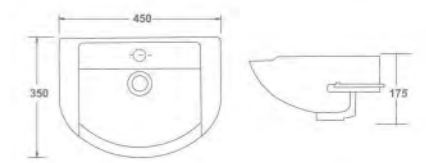

NOBEL

Wall Hung Basin
L 515 W 415 H 165mm
(20" x 16")

BEAUTY

Wall Hung Basin
L 350 W 275 H 188mm
(14" x 11")

PLATFORM

Wall Hung Basin
L 750 W 450 H 160mm
(30" x 18")

LEO

Wall Hung Basin
L 400 W 350 H 125mm
(16" x 14")

NICE

Wall Hung Basin
L 450 W 225 H 175mm
(18" x 9")

GOLDEN

Wall Hung Basin
L 450 W 350 H 175mm
(18" x 14")