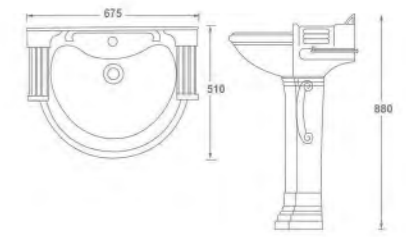

CRYSTAL SET

Wash Basin Pedestal
L 570 W 430 H 890mm
(23" x 17")

PAJERO SET

Wash Basin Pedestal
L 625 W 550 H 950mm
(25" x 22")

SOPHIA SET

Wash Basin Pedestal
L 635 W 460 H 840mm
(25" x 18")

SPENTA SET

Wash Basin Pedestal
L 600 W 450 H 850
(24" x 18")

DOLPHIN SET

Wash Basin Pedestal
L 500 W 425 H 825mm
(20" x 17")

VIVA SET

Wash Basin Pedestal
L 640 W 465 H 895mm
(25" x 18")

OPAL SET

Wash Basin Pedestal
L 570 W 490 H 850mm
(23" x 20")

SIMON SET

Wash Basin Pedestal
L 550 W 425 H 830mm
(22" x 17")

SARINA SET

Wash Basin Pedestal
L 600 W 475 H 930mm
(24" x 19")

DELTA SET

Wash Basin Pedestal
L 620 W 480 H 890mm
(24" x 19")

ROUND SET

Wash Basin Pedestal
L 550 W 400 H 800mm
(22" x 16")

BIG DIAMOND SET

Wash Basin Pedestal
L 625 W 500 H 900mm
(25" x 20")

STERLING SET

Wash Basin Pedestal
L 650 W 500 H 850mm
(26" x 20")

RIO SET

Wash Basin Pedestal
L 550 W 400 H 850mm
(22" x 16")

PLATFORM SET

Wash Basin Pedestal
L 750 W 450 H 850mm
(30" x 18")

LOTUS SET

Wash Basin Pedestal
L 525 W 400 H 850mm
(21" x 16")