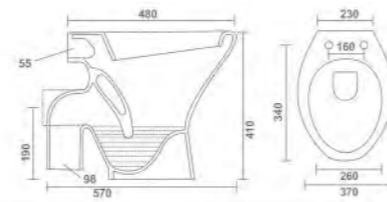

ANGLO INDIAN - 'S' & 'P'

Water Closet
L 580 W 450 H 405mm