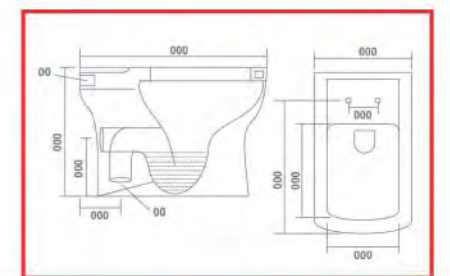

Water Closet
L 560 W 360 H 420mm

CONSILED - 'S'

Water Closet
L 555 W 360 H 395mm

SPAIN - 'S' & 'P'

Water Closet
L 540 W 350 H 400mm

ITALIAN - 'P'

Water Closet
L 000 W 000 H 000

PARRY - 'S' & 'P'