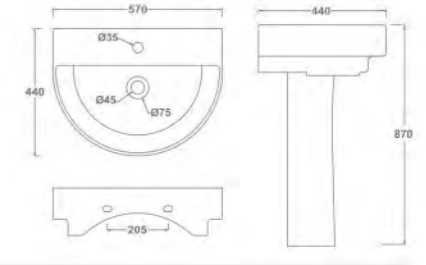

SINE SET

Wash Basin Pedestal
L 550 W 450 H 810
(22" x 18")

ENZO SET

Wash Basin Pedestal
L 510 W 455 H 810
(20" x 18")

FLORAL SET

Wash Basin Pedestal
L 600 W 450 H 795mm
(24" x 17")

MARINA SET

Wash Basin Pedestal
L 595 W 420 H 795
(24" x 17")

CRYSTAL SET

Wash Basin Pedestal
L 570 W 430 H 890mm
(23" x 17")

PAJERO SET

Wash Basin Pedestal
L 625 W 550 H 950mm
(25" x 22")

SOPHIA SET

Wash Basin Pedestal
L 635 W 460 H 840mm
(25" x 18")

SPENTA SET

Wash Basin Pedestal
L 600 W 450 H 850
(24" x 18")

DOLPHIN SET

Wash Basin Pedestal
L 500 W 425 H 825mm
(20" x 17")

VIVA SET

Wash Basin Pedestal
L 640 W 465 H 895mm
(25" x 18")

OPAL SET

Wash Basin Pedestal
L 570 W 490 H 850mm
(23" x 20")

SIMON SET

Wash Basin Pedestal
L 550 W 425 H 830mm
(22" x 17")

SARINA SET

Wash Basin Pedestal
L 600 W 475 H 930mm
(24" x 19")

DELTA SET

Wash Basin Pedestal
L 620 W 480 H 890mm
(24" x 19")

ROUND SET

Wash Basin Pedestal
L 550 W 400 H 800mm
(22" x 16")

BIG DIAMOND SET

Wash Basin Pedestal
L 625 W 500 H 900mm
(25" x 20")