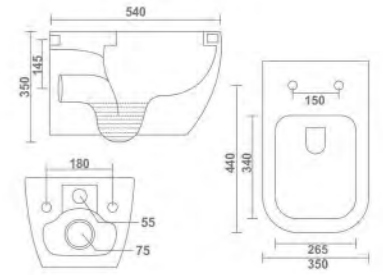

- RIMLESS DESIGN

SWIDEN - 4006

Wall Hung Closet
L 000 W 000 H 000