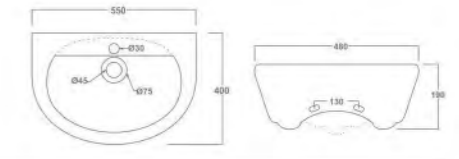

HIND

Wall Hung Basin
L 450 W 325 H 162mm
(18" x 13")

CUTE

Wall Hung Basin
L 400 W 210 H 188mm
(16" x 9")

ROUND

Wall Hung Basin
L 550 W 400 H 200mm
(22" x 16")

NOBEL

Wall Hung Basin
L 515 W 415 H 165mm
(20" x 16")