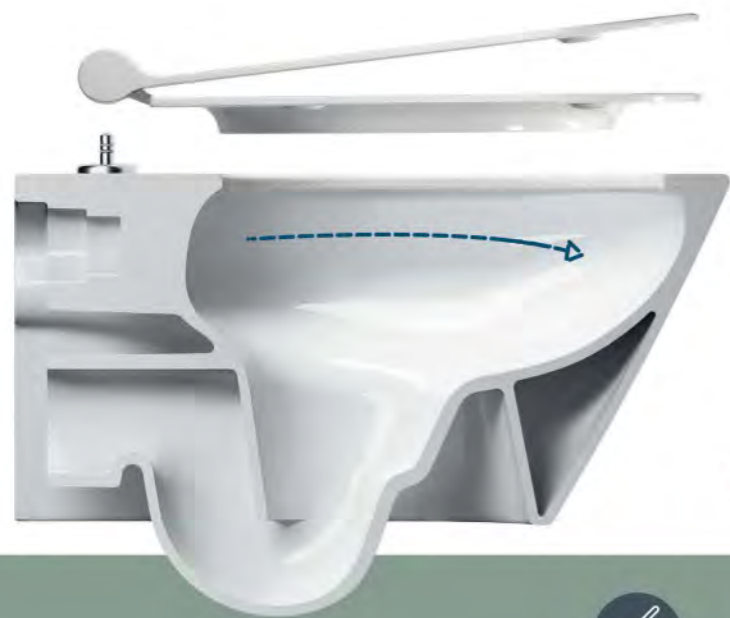

RIM-LESS WC pan

RIM-LESS TECHNOLOGY

Offering effortless cleaning and innovative, hygienic design. Home Decor's rimless WC pan eliminates the areas where germs gather and multiply, giving a superior level of hygiene.

WASHBASIN FORMS

Washbasins can be used with a pedestal as well as being wall-hung. Basins suitable for use with a counter top can be fitted in three alternative ways:

FISCHER

A simple, elegant installation system for use with wall-hung WCs. The fixings are hidden from sight by the use of internal ABS sleeves, creating a clean, smooth design.

Factory Designing

Energy Conservation

Water Conservation

FAST WASH
AESTHETIC
& HYGIENE

5D TECHNOLOGY

BEGINNING OF A NEW ERA
OF 4D TECHNOLOGY

7 RIMLESS

More Hygienic