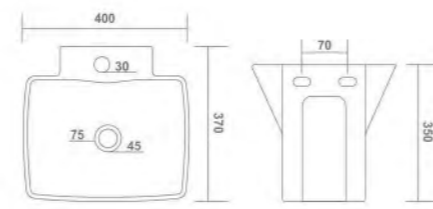

One Piece Wash Basin
L 450 W 435 H 810mm
(18" x 18")

TORUS

One Piece Wash Basin
L 380 W 380 H 870mm
(15" x 15")

SNAP

One Piece Wash Basin
L 490 W 380 H 800mm
(20" x 15")

FLAG

One Piece Half Wash Basin
L 000 W 000 H 000

NEXO

One Piece Half Wash Basin
L 420 W 350 H 330mm

NEO

One Piece Half Wash Basin
L 340 W 310 H 300

AQUA

One Piece Half Wash Basin
L 400 W 370 H 350mm

VITO

One Piece Half Wash Basin
L 000 W 000 H 000

SINE SET

Wash Basin Pedestal
L 550 W 450 H 810
(22" x 18")

ENZO SET

Wash Basin Pedestal
L 510 W 455 H 810
(20" x 18")

FLORAL SET

Wash Basin Pedestal
L 600 W 450 H 795mm
(24" x 17")

MARINA SET

Wash Basin Pedestal
L 595 W 420 H 795
(24" x 17")

CRYSTAL SET

Wash Basin Pedestal
L 570 W 430 H 890mm
(23" x 17")

PAJERO SET

Wash Basin Pedestal
L 625 W 550 H 950mm
(25" x 22")

SOPHIA SET

Wash Basin Pedestal
L 635 W 460 H 840mm
(25" x 18")

SPENTA SET

Wash Basin Pedestal
L 600 W 450 H 850
(24" x 18")