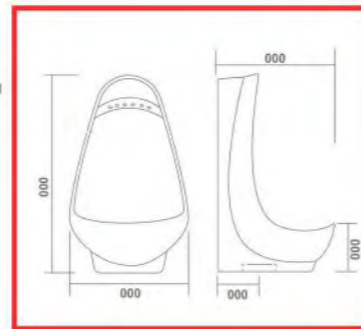

BEAUTY

Wall Hung Basin
L 350 W 275 H 188mm
(14" x 11")

PLATFORM

Wall Hung Basin
L 750 W 450 H 160mm
(30" x 18")

LEO

Wall Hung Basin
L 400 W 350 H 125mm
(16" x 14")

NICE

Wall Hung Basin
L 450 W 225 H 175mm
(18" x 9")

MIRACLE

Wall Hung Basin
L 300 W 225 H 175mm
(12" x 9")

CORNER

Wall Hung Basin
L 400 W 400 H 200mm
(16" x 16")

URINAL

LARGE URINAL
Urinal
L 390 W 390 H 610mm

SIMI URINAL
Urinal
L 000 W 000 H 000mm

FLAT BACK URINAL
Urinal
L 350 W 300 H 450mm