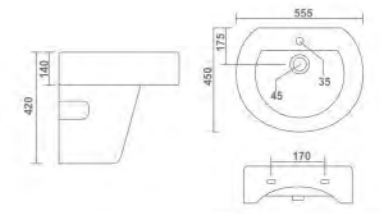

CRYSTAL SET

Wash Basin Pedestal
L 570 W 430 H 890mm
(23" x 17")

PAJERO SET

Wash Basin Pedestal
L 625 W 550 H 950mm
(25" x 22")

SOPHIA SET

Wash Basin Pedestal
L 635 W 460 H 840mm
(25" x 18")

SPENTA SET

Wash Basin Pedestal
L 600 W 450 H 850
(24" x 18")

STERLING SET

Wash Basin Pedestal
L 650 W 500 H 850mm
(26" x 20")

RIO SET

Wash Basin Pedestal
L 550 W 400 H 850mm
(22" x 16")

PLATFORM SET

Wash Basin Pedestal
L 750 W 450 H 850mm
(30" x 18")

LOTUS SET

Wash Basin Pedestal
L 525 W 400 H 850mm
(21" x 16")

FLORAL HALF SET

Wash Basin Half Pedestal
L 560 W 460 H 500
(23" x 18")

MARINA HALF SET

Wash Basin Half Pedestal
L 600 W 420 H 500mm
(22" x 17")

ENZO HALF SET

Wash Basin Half Pedestal
L 515 W 460 H 510mm
(21" x 18")

PLAZMA HALF SET

Wash Basin Half Pedestal
L 555 W 450 H 420mm
(22" x 18")

DOLPHIN HALF SET

Table Top Basin
L 500 W 425 H 450mm
(20" x 17")

LENZ HALF SET

Table Top Basin
L 460 W 350 H 450mm
(18" x 15")

OPAL HALF SET