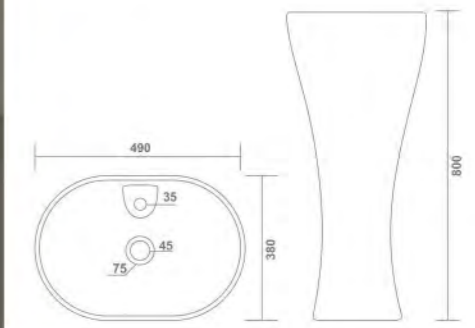

Water Closet
L 480 W 380 H 410mm

EFFO - 'S' & 'P'

Water Closet
L 480 W 370 H 410mm

ANGLO INDIAN - 'S' & 'P'

Water Closet
L 580 W 450 H 405mm

ELITE

One Piece Wash Basin
L 435 W 435 H 860mm
(17" x 17")

GRAP

One Piece Wash Basin
L 450 W 435 H 810mm
(18" x 18")

TORUS

One Piece Wash Basin
L 380 W 380 H 870mm
(15" x 15")

SNAP

One Piece Wash Basin
L 490 W 380 H 800mm
(20" x 15")

FLAG

One Piece Half Wash Basin
L 000 W 000 H 000

NEXO

One Piece Half Wash Basin
L 420 W 350 H 330mm

NEO

One Piece Half Wash Basin
L 340 W 310 H 300

AQUA

One Piece Half Wash Basin
L 400 W 370 H 350mm

VITO

One Piece Half Wash Basin
L 000 W 000 H 000