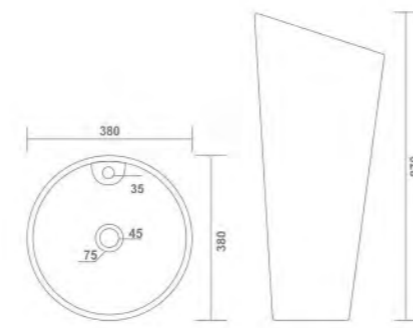

Water Closet
L 560 W 360 H 420mm

CONSILED - 'S'

Water Closet
L 555 W 360 H 395mm

SPAIN - 'S' & 'P'

Water Closet
L 540 W 350 H 400mm

ITALIAN - 'P'

Water Closet
L 000 W 000 H 000

PARRY - 'S' & 'P'

Water Closet
L 480 W 380 H 410mm

EFFO - 'S' & 'P'

Water Closet
L 480 W 370 H 410mm

ANGLO INDIAN - 'S' & 'P'

Water Closet
L 580 W 450 H 405mm

ELITE

One Piece Wash Basin
L 435 W 435 H 860mm
(17" x 17")

GRAP

One Piece Wash Basin
L 450 W 435 H 810mm
(18" x 18")

TORUS

One Piece Wash Basin
L 380 W 380 H 870mm
(15" x 15")

SNAP

One Piece Wash Basin
L 490 W 380 H 800mm
(20" x 15")

FLAG

One Piece Half Wash Basin
L 000 W 000 H 000