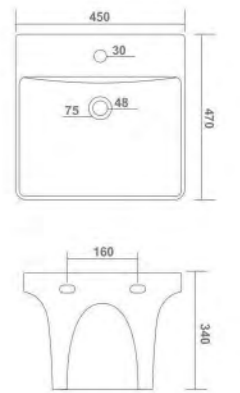

One Piece Wash Basin
L 450 W 435 H 810mm
(18" x 18")

TORUS

One Piece Wash Basin
L 380 W 380 H 870mm
(15" x 15")

SNAP

One Piece Wash Basin
L 490 W 380 H 800mm
(20" x 15")

FLAG

One Piece Half Wash Basin
L 000 W 000 H 000

DURA

One Piece Half Wash Basin
L 460 W 330 H 220mm

INDIGO

One Piece Half Wash Basin
L 530 W 420 H 380mm

CORUS

One Piece Half Wash Basin
L 550 W 460 H 385mm

PIXEL

One Piece Half Wash Basin
L 450 W 470 H 340mm

SINE SET

Wash Basin Pedestal
L 550 W 450 H 810
(22" x 18")

ENZO SET

Wash Basin Pedestal
L 510 W 455 H 810
(20" x 18")

FLORAL SET

Wash Basin Pedestal
L 600 W 450 H 795mm
(24" x 17")

MARINA SET

Wash Basin Pedestal
L 595 W 420 H 795
(24" x 17")

CRYSTAL SET

Wash Basin Pedestal
L 570 W 430 H 890mm
(23" x 17")

PAJERO SET

Wash Basin Pedestal
L 625 W 550 H 950mm
(25" x 22")

SOPHIA SET

Wash Basin Pedestal
L 635 W 460 H 840mm
(25" x 18")

SPENTA SET

Wash Basin Pedestal
L 600 W 450 H 850
(24" x 18")