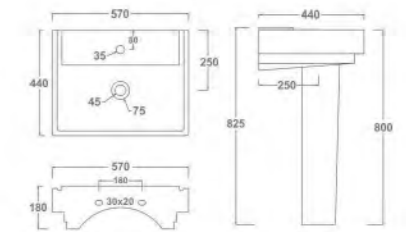

SINE SET

Wash Basin Pedestal
L 550 W 450 H 810
(22" x 18")

ENZO SET

Wash Basin Pedestal
L 510 W 455 H 810
(20" x 18")

FLORAL SET

Wash Basin Pedestal
L 600 W 450 H 795mm
(24" x 17")

MARINA SET

Wash Basin Pedestal
L 595 W 420 H 795
(24" x 17")

CRYSTAL SET

Wash Basin Pedestal
L 570 W 430 H 890mm
(23" x 17")

PAJERO SET

Wash Basin Pedestal
L 625 W 550 H 950mm
(25" x 22")

SOPHIA SET

Wash Basin Pedestal
L 635 W 460 H 840mm
(25" x 18")

SPENTA SET

Wash Basin Pedestal
L 600 W 450 H 850
(24" x 18")