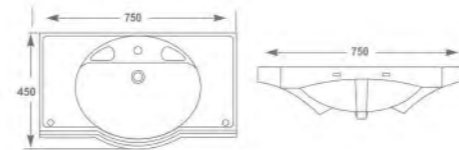

LEO

Wall Hung Basin
L 400 W 350 H 125mm
(16" x 14")