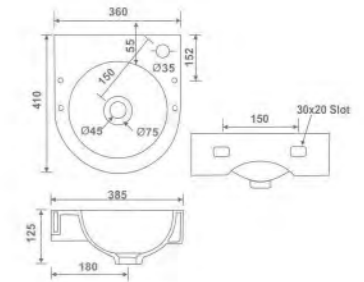

EVA

Table Top Basin
L 525 W 400 H 150mm
(21" x 16" x 6")

ORBIT

Table Top Basin
L 480 W 380 H 130mm
(19" x 15")

SLEEK

Table Top Basin
L 560 W 400 H 125mm
(22" x 16")

SNOW

Table Top Basin
L 412 W 412 H 150mm
(16" x 16")

HIND

Wall Hung Basin
L 450 W 325 H 162mm
(18" x 13")

CUTE

Wall Hung Basin
L 400 W 210 H 188mm
(16" x 9")

ROUND

Wall Hung Basin
L 550 W 400 H 200mm
(22" x 16")

NOBEL

Wall Hung Basin
L 515 W 415 H 165mm
(20" x 16")

BEAUTY

Wall Hung Basin
L 350 W 275 H 188mm
(14" x 11")

PLATFORM

Wall Hung Basin
L 750 W 450 H 160mm
(30" x 18")

LEO

Wall Hung Basin
L 400 W 350 H 125mm
(16" x 14")

NICE

Wall Hung Basin
L 450 W 225 H 175mm
(18" x 9")

GOLDEN

Wall Hung Basin
L 450 W 350 H 175mm
(18" x 14")

LENZ

Wall Hung Basin
L 460 W 375 H 125mm
(18" x 15")

TRENZ CORNER

Wall Hung Basin
L 575 W 475 H 167mm
(23" x 19")

SWISS

Wall Hung Basin
L 350 W 350 H 125mm
(14" x 14")