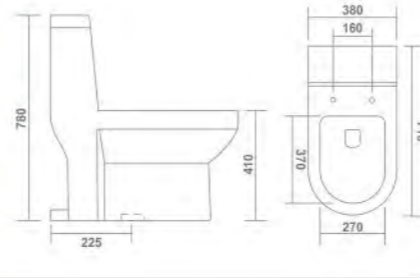

GRACY - 5001

One Piece Closet
L 710 W 380 H 780mm
S Trap - 225mm (9")
P Trap

INVITO - 5011

One Piece Closet
L 700 W 400 H 710mm
S Trap - 225mm (9")
P Trap

COSMAS - 4001

Wall Hung Closet
L 520 W 360 H 370mm