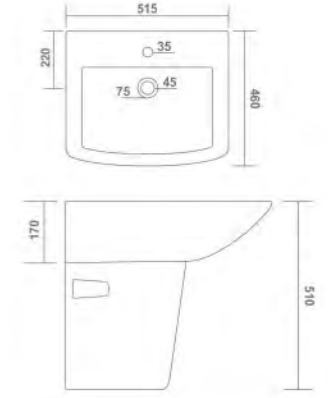

SARINA SET

Wash Basin Pedestal
L 600 W 475 H 930mm
(24" x 19")

DELTA SET

Wash Basin Pedestal
L 620 W 480 H 890mm
(24" x 19")

ROUND SET

Wash Basin Pedestal
L 550 W 400 H 800mm
(22" x 16")

BIG DIAMOND SET

Wash Basin Pedestal
L 625 W 500 H 900mm
(25" x 20")

STERLING SET

Wash Basin Pedestal
L 650 W 500 H 850mm
(26" x 20")

RIO SET

Wash Basin Pedestal
L 550 W 400 H 850mm
(22" x 16")

PLATFORM SET

Wash Basin Pedestal
L 750 W 450 H 850mm
(30" x 18")

LOTUS SET

Wash Basin Pedestal
L 525 W 400 H 850mm
(21" x 16")

FLORAL HALF SET

Wash Basin Half Pedestal
L 560 W 460 H 500
(23" x 18")

MARINA HALF SET

Wash Basin Half Pedestal
L 600 W 420 H 500mm
(22" x 17")

ENZO HALF SET

Wash Basin Half Pedestal
L 515 W 460 H 510mm
(21" x 18")

PLAZMA HALF SET

Wash Basin Half Pedestal
L 555 W 450 H 420mm
(22" x 18")

DOLPHIN HALF SET

Table Top Basin
L 500 W 425 H 450mm
(20" x 17")

LENZ HALF SET

Table Top Basin
L 460 W 350 H 450mm
(18" x 15")

OPAL HALF SET