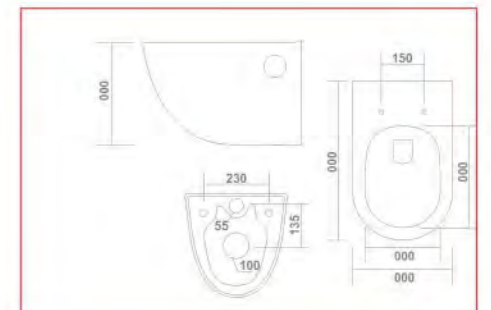

ERICON - 4002

Wall Hung Closet
L 560 W 345 H 390mm

RIMLESS
DESIGN

DUKE - 4005

Wall Hung Closet
L 000 W 000 H 000

-  RIMLESS DESIGN
-  SYPHONIC FLUSH
-  TORNADO FLUSH

FRENCH - 4012

Wall Hung Closet
L 540 W 350 H 350mm