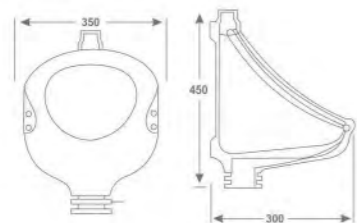

GOLDEN

Wall Hung Basin
L 450 W 350 H 175mm
(18" x 14")

LENZ

Wall Hung Basin
L 460 W 375 H 125mm
(18" x 15")

TRENZ CORNER

Wall Hung Basin
L 575 W 475 H 167mm
(23" x 19")

SWISS

Wall Hung Basin
L 350 W 350 H 125mm
(14" x 14")

MIRACLE

Wall Hung Basin
L 300 W 225 H 175mm
(12" x 9")

CORNER

Wall Hung Basin
L 400 W 400 H 200mm
(16" x 16")

URINAL

LARGE URINAL
Urinal
L 390 W 390 H 610mm

SIMI URINAL
Urinal
L 000 W 000 H 000mm

FLAT BACK URINAL
Urinal
L 350 W 300 H 450mm

SQUATTING URINAL
Urinal
L 450 W 350 H 100mm

ACCESSORIES

CISTERN TANK (CERAMIC)

BIG P-TRAP

SEAT COVER

743 - Slow Down Seat Cover

775 - Slow Down Seat Cover

ROUND - EWC Seat Cover