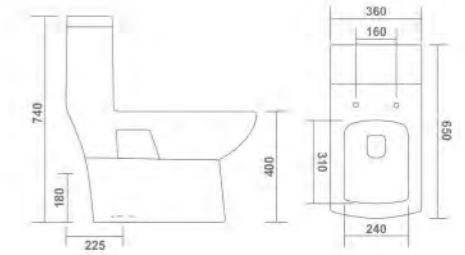

RUBBIC - 5026

One Piece Closet
L 650 W 360 H 740mm
S Trap - 225mm (9")
P Trap