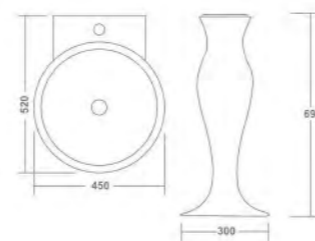

SINE SET

Wash Basin Pedestal
L 550 W 450 H 810
(22" x 18")

ENZO SET

Wash Basin Pedestal
L 510 W 455 H 810
(20" x 18")

FLORAL SET

Wash Basin Pedestal
L 600 W 450 H 795mm
(24" x 17")

MARINA SET

Wash Basin Pedestal
L 595 W 420 H 795
(24" x 17")

CRYSTAL SET

Wash Basin Pedestal
L 570 W 430 H 890mm
(23" x 17")

PAJERO SET

Wash Basin Pedestal
L 625 W 550 H 950mm
(25" x 22")

SOPHIA SET

Wash Basin Pedestal
L 635 W 460 H 840mm
(25" x 18")

SPENTA SET

Wash Basin Pedestal
L 600 W 450 H 850
(24" x 18")

DOLPHIN SET

Wash Basin Pedestal
L 500 W 425 H 825mm
(20" x 17")

VIVA SET

Wash Basin Pedestal
L 640 W 465 H 895mm
(25" x 18")

OPAL SET

Wash Basin Pedestal
L 570 W 490 H 850mm
(23" x 20")

SIMON SET

Wash Basin Pedestal
L 550 W 425 H 830mm
(22" x 17")