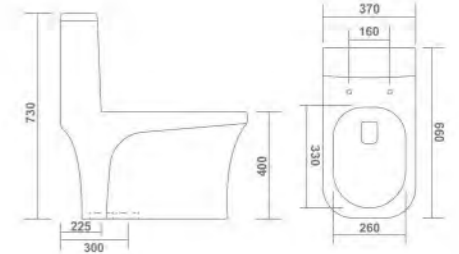

SYPHONIC FLUSH

CLASSIC - 5005

One Piece Closet
L 660 W 370 H 730mm
S Trap - 225mm (9"), 300mm (12")

WASH DOWN FLUSH

VIVA - 5017

One Piece Closet
L 680 W 360 H 740mm
S Trap - 225mm (9")
P Trap - 225mm (9")

WASH DOWN FLUSH