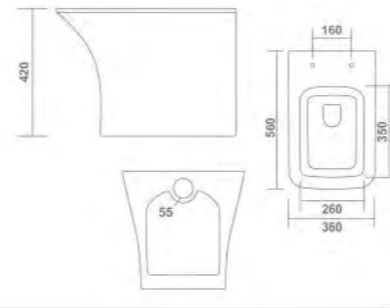

TEXAS - 'S' & 'P'

Water Closet
L 560 W 360 H 420mm

CONSILED - 'S'

Water Closet
L 555 W 360 H 395mm