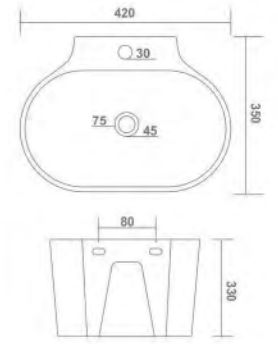

Water Closet
L 560 W 360 H 420mm

CONSILED - 'S'

Water Closet
L 555 W 360 H 395mm

SPAIN - 'S' & 'P'

Water Closet
L 540 W 350 H 400mm

ITALIAN - 'P'

Water Closet
L 000 W 000 H 000

PARRY - 'S' & 'P'

Water Closet
L 480 W 380 H 410mm

EFFO - 'S' & 'P'

Water Closet
L 480 W 370 H 410mm

ANGLO INDIAN - 'S' & 'P'

Water Closet
L 580 W 450 H 405mm

ELITE

One Piece Wash Basin
L 435 W 435 H 860mm
(17" x 17")

GRAP

One Piece Wash Basin
L 450 W 435 H 810mm
(18" x 18")

TORUS

One Piece Wash Basin
L 380 W 380 H 870mm
(15" x 15")

SNAP

One Piece Wash Basin
L 490 W 380 H 800mm
(20" x 15")

FLAG

One Piece Half Wash Basin
L 000 W 000 H 000

NEXO

One Piece Half Wash Basin
L 420 W 350 H 330mm

NEO

One Piece Half Wash Basin
L 340 W 310 H 300

AQUA

One Piece Half Wash Basin
L 400 W 370 H 350mm

VITO

One Piece Half Wash Basin
L 000 W 000 H 000