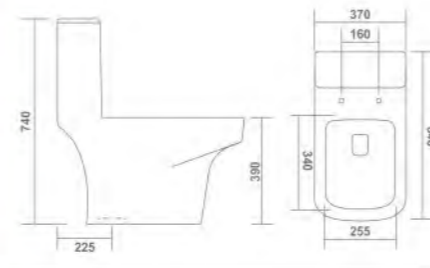

WASH DOWN FLUSH

UNEXO - 5007

One Piece Closet
L 670 W 360 H 760mm
S Trap - 225mm (9")
P Trap

-  6D FLUSH
-  SYPHONIC FLUSH
-  RIMLESS DESIGN
-  TORNADO FLUSH

SILK - 5022

One Piece Closet
L 640 W 370 H 740mm
S Trap - 225mm (9")