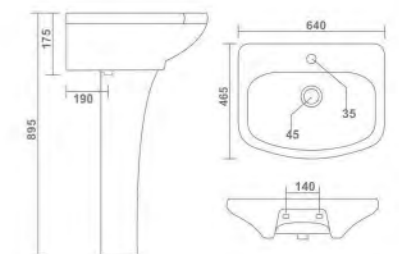

SINE SET

Wash Basin Pedestal
L 550 W 450 H 810
(22" x 18")

ENZO SET

Wash Basin Pedestal
L 510 W 455 H 810
(20" x 18")

FLORAL SET

Wash Basin Pedestal
L 600 W 450 H 795mm
(24" x 17")

MARINA SET

Wash Basin Pedestal
L 595 W 420 H 795
(24" x 17")

CRYSTAL SET

Wash Basin Pedestal
L 570 W 430 H 890mm
(23" x 17")

PAJERO SET

Wash Basin Pedestal
L 625 W 550 H 950mm
(25" x 22")

SOPHIA SET

Wash Basin Pedestal
L 635 W 460 H 840mm
(25" x 18")

SPENTA SET

Wash Basin Pedestal
L 600 W 450 H 850
(24" x 18")

DOLPHIN SET

Wash Basin Pedestal
L 500 W 425 H 825mm
(20" x 17")

VIVA SET

Wash Basin Pedestal
L 640 W 465 H 895mm
(25" x 18")

OPAL SET

Wash Basin Pedestal
L 570 W 490 H 850mm
(23" x 20")

SIMON SET

Wash Basin Pedestal
L 550 W 425 H 830mm
(22" x 17")

SARINA SET

Wash Basin Pedestal
L 600 W 475 H 930mm
(24" x 19")

DELTA SET

Wash Basin Pedestal
L 620 W 480 H 890mm
(24" x 19")

ROUND SET

Wash Basin Pedestal
L 550 W 400 H 800mm
(22" x 16")

BIG DIAMOND SET

Wash Basin Pedestal
L 625 W 500 H 900mm
(25" x 20")