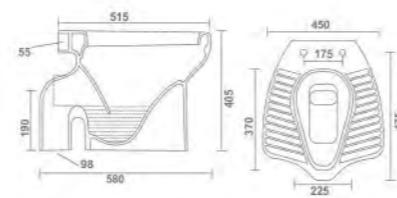

Water Closet
L 480 W 380 H 410mm

EFFO - 'S' & 'P'

Water Closet
L 480 W 370 H 410mm

ANGLO INDIAN - 'S' & 'P'

Water Closet
L 580 W 450 H 405mm

ELITE

One Piece Wash Basin
L 435 W 435 H 860mm
(17" x 17")

GRAP

One Piece Wash Basin
L 450 W 435 H 810mm
(18" x 18")

TORUS

One Piece Wash Basin
L 380 W 380 H 870mm
(15" x 15")

SNAP

One Piece Wash Basin
L 490 W 380 H 800mm
(20" x 15")

FLAG

One Piece Half Wash Basin
L 000 W 000 H 000