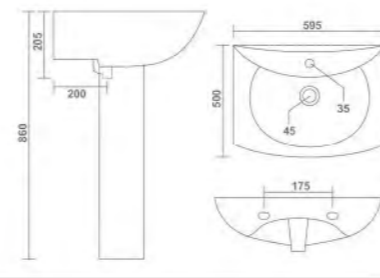

SINE SET

Wash Basin Pedestal
L 550 W 450 H 810
(22" x 18")

ENZO SET

Wash Basin Pedestal
L 510 W 455 H 810
(20" x 18")

FLORAL SET

Wash Basin Pedestal
L 600 W 450 H 795mm
(24" x 17")

MARINA SET

Wash Basin Pedestal
L 595 W 420 H 795
(24" x 17")

CRYSTAL SET

Wash Basin Pedestal
L 570 W 430 H 890mm
(23" x 17")

PAJERO SET

Wash Basin Pedestal
L 625 W 550 H 950mm
(25" x 22")

SOPHIA SET

Wash Basin Pedestal
L 635 W 460 H 840mm
(25" x 18")

SPENTA SET

Wash Basin Pedestal
L 600 W 450 H 850
(24" x 18")

DOLPHIN SET

Wash Basin Pedestal
L 500 W 425 H 825mm
(20" x 17")

VIVA SET

Wash Basin Pedestal
L 640 W 465 H 895mm
(25" x 18")

OPAL SET

Wash Basin Pedestal
L 570 W 490 H 850mm
(23" x 20")

SIMON SET

Wash Basin Pedestal
L 550 W 425 H 830mm
(22" x 17")

SARINA SET

Wash Basin Pedestal
L 600 W 475 H 930mm
(24" x 19")

DELTA SET

Wash Basin Pedestal
L 620 W 480 H 890mm
(24" x 19")

ROUND SET

Wash Basin Pedestal
L 550 W 400 H 800mm
(22" x 16")

BIG DIAMOND SET

Wash Basin Pedestal
L 625 W 500 H 900mm
(25" x 20")