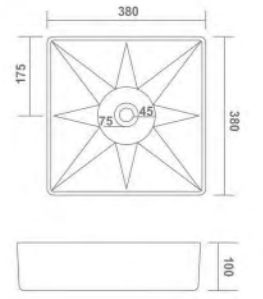

PLAZMA HALF SET

Wash Basin Half Pedestal
L 555 W 450 H 420mm
(22" x 18")

DOLPHIN HALF SET

Table Top Basin
L 500 W 425 H 450mm
(20" x 17")

LENZ HALF SET

Table Top Basin
L 460 W 350 H 450mm
(18" x 15")

OPAL HALF SET

Wash Basin Half Pedestal
L 600 W 500 H 575mm
(24" x 20")

RIO HALF SET

Table Top Basin
L 550 W 400 H 450mm
(22" x 16")

SPENTA HALF SET

Wash Basin Half Pedestal
L 600 W 450 H 550mm
(24" x 18")

SANDY HALF SET

Table Top Basin
L 500 W 400 H 450mm
(20" x 16")

BONNY

Table Top Basin
L 450 W 340 H 130mm
(18" x 13")

PRIZM

Table Top Basin
L 380 W 380 H 100mm
(15" x 15")

RIYA

Table Top Basin
L 380 W 380 H 110mm
(15" x 15")

LISON

Table Top Basin
L 400 W 400 H 135mm
(16" x 16")

DOVE

Table Top Basin
L 480 W 450 H 60mm
(19" x 18")

OCEAN

Table Top Basin
L 550 W 400 H 130mm
(22" x 16")

ROYAL

Table Top Basin
L 580 W 390 H 145mm
(23" x 16")