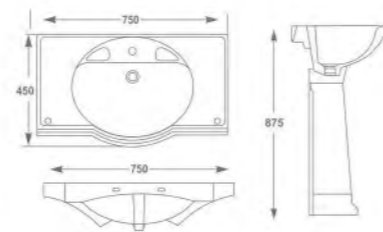

CRYSTAL SET

Wash Basin Pedestal
L 570 W 430 H 890mm
(23" x 17")

PAJERO SET

Wash Basin Pedestal
L 625 W 550 H 950mm
(25" x 22")

SOPHIA SET

Wash Basin Pedestal
L 635 W 460 H 840mm
(25" x 18")

SPENTA SET

Wash Basin Pedestal
L 600 W 450 H 850
(24" x 18")

SARINA SET

Wash Basin Pedestal
L 600 W 475 H 930mm
(24" x 19")

DELTA SET

Wash Basin Pedestal
L 620 W 480 H 890mm
(24" x 19")

ROUND SET

Wash Basin Pedestal
L 550 W 400 H 800mm
(22" x 16")

BIG DIAMOND SET

Wash Basin Pedestal
L 625 W 500 H 900mm
(25" x 20")

STERLING SET

Wash Basin Pedestal
L 650 W 500 H 850mm
(26" x 20")

RIO SET

Wash Basin Pedestal
L 550 W 400 H 850mm
(22" x 16")

PLATFORM SET

Wash Basin Pedestal
L 750 W 450 H 850mm
(30" x 18")

LOTUS SET

Wash Basin Pedestal
L 525 W 400 H 850mm
(21" x 16")

FLORAL HALF SET

Wash Basin Half Pedestal
L 560 W 460 H 500
(23" x 18")

MARINA HALF SET

Wash Basin Half Pedestal
L 600 W 420 H 500mm
(22" x 17")

ENZO HALF SET

Wash Basin Half Pedestal
L 515 W 460 H 510mm
(21" x 18")