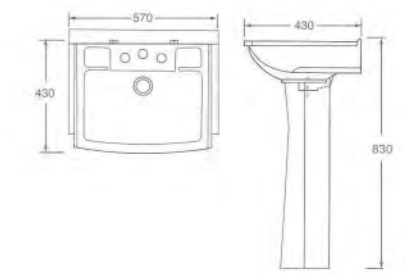

SINE SET

Wash Basin Pedestal
L 550 W 450 H 810
(22" x 18")

ENZO SET

Wash Basin Pedestal
L 510 W 455 H 810
(20" x 18")

FLORAL SET

Wash Basin Pedestal
L 600 W 450 H 795mm
(24" x 17")

MARINA SET

Wash Basin Pedestal
L 595 W 420 H 795
(24" x 17")

CRYSTAL SET

Wash Basin Pedestal
L 570 W 430 H 890mm
(23" x 17")

PAJERO SET

Wash Basin Pedestal
L 625 W 550 H 950mm
(25" x 22")

SOPHIA SET

Wash Basin Pedestal
L 635 W 460 H 840mm
(25" x 18")

SPENTA SET

Wash Basin Pedestal
L 600 W 450 H 850
(24" x 18")