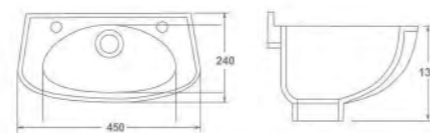

BEAUTY

Wall Hung Basin
L 350 W 275 H 188mm
(14" x 11")

PLATFORM

Wall Hung Basin
L 750 W 450 H 160mm
(30" x 18")

LEO

Wall Hung Basin
L 400 W 350 H 125mm
(16" x 14")

NICE

Wall Hung Basin
L 450 W 225 H 175mm
(18" x 9")