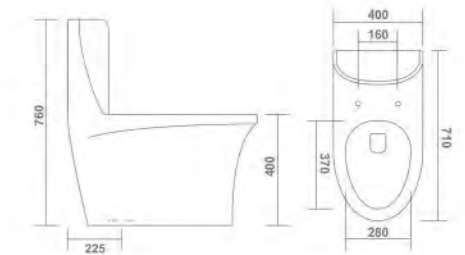

-  WASH DOWN FLUSH

RUBBIC - 5026

One Piece Closet
L 650 W 360 H 740mm
S Trap - 225mm (9")
P Trap

-  4D FLUSH
-  SYPHONIC FLUSH
-  RIMLESS DESIGN

ELIPS - 5013

One Piece Closet
L 710 W 400 H 760mm
S Trap - 225mm (9")