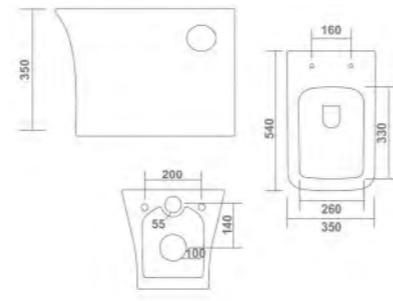

ERICON - 4002

Wall Hung Closet
L 560 W 345 H 390mm

RIMLESS
DESIGN

DUKE - 4005

Wall Hung Closet
L 000 W 000 H 000

-  RIMLESS DESIGN
-  SYPHONIC FLUSH
-  TORNADO FLUSH

FRENCH - 4012

Wall Hung Closet
L 540 W 350 H 350mm