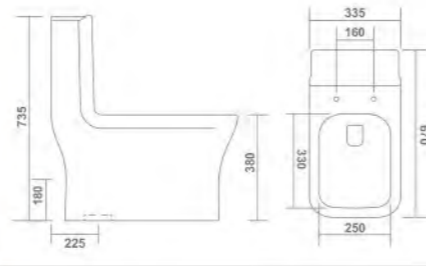

FOURSQUARE - 5002

One Piece Closet
L 670 W 335 H 735mm
S Trap - 225mm (9")

VEGA - 5003

One Piece Closet
L 640 W 360 H 760mm
S Trap - 225mm (9")
P trap

LIPTON - 5004

One Piece Closet
L 680 W 370 H 760mm
S Trap - 225mm (9")