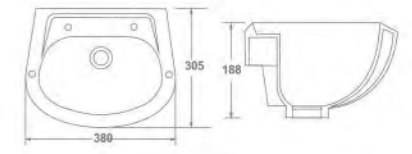

EVA

Table Top Basin
L 525 W 400 H 150mm
(21" x 16" x 6")

ORBIT

Table Top Basin
L 480 W 380 H 130mm
(19" x 15")

SLEEK

Table Top Basin
L 560 W 400 H 125mm
(22" x 16")

SNOW

Table Top Basin
L 412 W 412 H 150mm
(16" x 16")

HIND

Wall Hung Basin
L 450 W 325 H 162mm
(18" x 13")

CUTE

Wall Hung Basin
L 400 W 210 H 188mm
(16" x 9")

ROUND

Wall Hung Basin
L 550 W 400 H 200mm
(22" x 16")

NOBEL

Wall Hung Basin
L 515 W 415 H 165mm
(20" x 16")

BEAUTY

Wall Hung Basin
L 350 W 275 H 188mm
(14" x 11")

PLATFORM

Wall Hung Basin
L 750 W 450 H 160mm
(30" x 18")

LEO

Wall Hung Basin
L 400 W 350 H 125mm
(16" x 14")

NICE

Wall Hung Basin
L 450 W 225 H 175mm
(18" x 9")