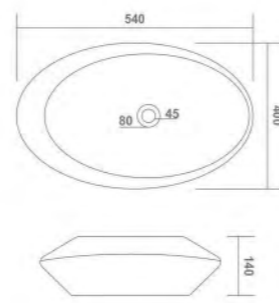

Wash Basin Half Pedestal
L 600 W 500 H 575mm
(24" x 20")

RIO HALF SET

Table Top Basin
L 550 W 400 H 450mm
(22" x 16")

SPENTA HALF SET

Wash Basin Half Pedestal
L 600 W 450 H 550mm
(24" x 18")

SANDY HALF SET

Table Top Basin
L 500 W 400 H 450mm
(20" x 16")

BONNY

Table Top Basin
L 450 W 340 H 130mm
(18" x 13")

PRIZM

Table Top Basin
L 380 W 380 H 100mm
(15" x 15")

RIYA

Table Top Basin
L 380 W 380 H 110mm
(15" x 15")

LISON

Table Top Basin
L 400 W 400 H 135mm
(16" x 16")

DOVE

Table Top Basin
L 480 W 450 H 60mm
(19" x 18")

OCEAN

Table Top Basin
L 550 W 400 H 130mm
(22" x 16")

ROYAL

Table Top Basin
L 580 W 390 H 145mm
(23" x 16")

EURECA

Table Top Basin
L 430 W 430 H 120mm
(17" x 17")

SWING

Table Top Basin
L 540 W 400 H 140mm
(22" x 16")

ORIO

Table Top Basin
L 400 W 400 H 160mm
(16" x 16")

CAPSULE

Table Top Basin
L 410 W 410 H 140mm
(16" x 16")