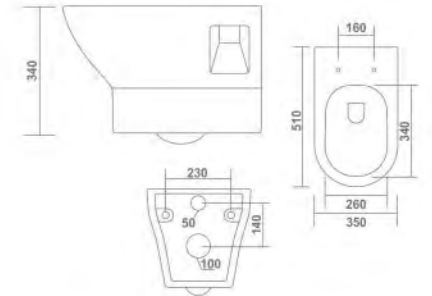

RIMLESS
DESIGN

NIKE - 4004

Wall Hung Closet
L 000 W 000 H 000