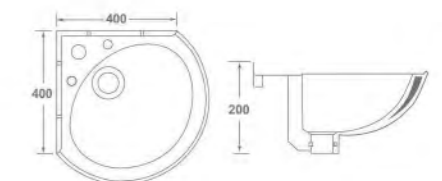

CORNER

Wall Hung Basin
L 400 W 400 H 200mm
(16" x 16")