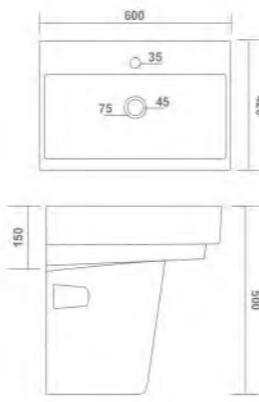

CRYSTAL SET

Wash Basin Pedestal
L 570 W 430 H 890mm
(23" x 17")

PAJERO SET

Wash Basin Pedestal
L 625 W 550 H 950mm
(25" x 22")

SOPHIA SET

Wash Basin Pedestal
L 635 W 460 H 840mm
(25" x 18")

SPENTA SET

Wash Basin Pedestal
L 600 W 450 H 850
(24" x 18")

SARINA SET

Wash Basin Pedestal
L 600 W 475 H 930mm
(24" x 19")

DELTA SET

Wash Basin Pedestal
L 620 W 480 H 890mm
(24" x 19")

ROUND SET

Wash Basin Pedestal
L 550 W 400 H 800mm
(22" x 16")

BIG DIAMOND SET

Wash Basin Pedestal
L 625 W 500 H 900mm
(25" x 20")

STERLING SET

Wash Basin Pedestal
L 650 W 500 H 850mm
(26" x 20")

RIO SET

Wash Basin Pedestal
L 550 W 400 H 850mm
(22" x 16")

PLATFORM SET

Wash Basin Pedestal
L 750 W 450 H 850mm
(30" x 18")

LOTUS SET

Wash Basin Pedestal
L 525 W 400 H 850mm
(21" x 16")

FLORAL HALF SET

Wash Basin Half Pedestal
L 560 W 460 H 500
(23" x 18")

MARINA HALF SET

Wash Basin Half Pedestal
L 600 W 420 H 500mm
(22" x 17")

ENZO HALF SET

Wash Basin Half Pedestal
L 515 W 460 H 510mm
(21" x 18")