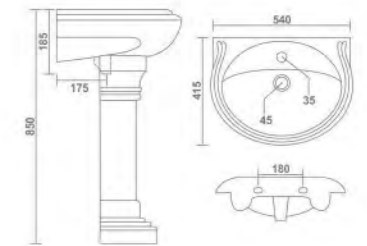

CRYSTAL SET

Wash Basin Pedestal
L 570 W 430 H 890mm
(23" x 17")

PAJERO SET

Wash Basin Pedestal
L 625 W 550 H 950mm
(25" x 22")

SOPHIA SET

Wash Basin Pedestal
L 635 W 460 H 840mm
(25" x 18")

SPENTA SET

Wash Basin Pedestal
L 600 W 450 H 850
(24" x 18")

DOLPHIN SET

Wash Basin Pedestal
L 500 W 425 H 825mm
(20" x 17")

VIVA SET

Wash Basin Pedestal
L 640 W 465 H 895mm
(25" x 18")

OPAL SET

Wash Basin Pedestal
L 570 W 490 H 850mm
(23" x 20")

SIMON SET

Wash Basin Pedestal
L 550 W 425 H 830mm
(22" x 17")

SARINA SET

Wash Basin Pedestal
L 600 W 475 H 930mm
(24" x 19")

DELTA SET

Wash Basin Pedestal
L 620 W 480 H 890mm
(24" x 19")

ROUND SET

Wash Basin Pedestal
L 550 W 400 H 800mm
(22" x 16")

BIG DIAMOND SET

Wash Basin Pedestal
L 625 W 500 H 900mm
(25" x 20")

STERLING SET

Wash Basin Pedestal
L 650 W 500 H 850mm
(26" x 20")

RIO SET

Wash Basin Pedestal
L 550 W 400 H 850mm
(22" x 16")

PLATFORM SET

Wash Basin Pedestal
L 750 W 450 H 850mm
(30" x 18")

LOTUS SET

Wash Basin Pedestal
L 525 W 400 H 850mm
(21" x 16")