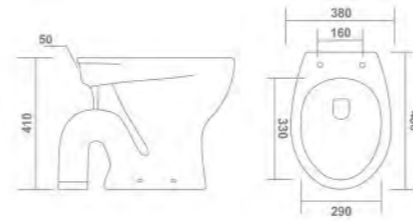

Water Closet
L 560 W 360 H 420mm

CONSILED - 'S'

Water Closet
L 555 W 360 H 395mm

SPAIN - 'S' & 'P'

Water Closet
L 540 W 350 H 400mm

ITALIAN - 'P'

Water Closet
L 000 W 000 H 000

PARRY - 'S' & 'P'

Water Closet
L 480 W 380 H 410mm

EFFO - 'S' & 'P'

Water Closet
L 480 W 370 H 410mm

ANGLO INDIAN - 'S' & 'P'

Water Closet
L 580 W 450 H 405mm

ELITE

One Piece Wash Basin
L 435 W 435 H 860mm
(17" x 17")

GRAP

One Piece Wash Basin
L 450 W 435 H 810mm
(18" x 18")

TORUS

One Piece Wash Basin
L 380 W 380 H 870mm
(15" x 15")

SNAP

One Piece Wash Basin
L 490 W 380 H 800mm
(20" x 15")

FLAG

One Piece Half Wash Basin
L 000 W 000 H 000