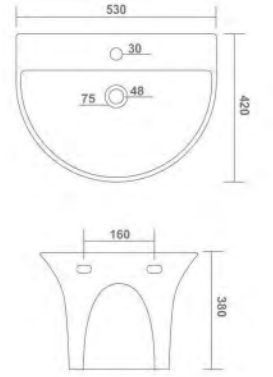

One Piece Wash Basin
L 450 W 435 H 810mm
(18" x 18")

TORUS

One Piece Wash Basin
L 380 W 380 H 870mm
(15" x 15")

SNAP

One Piece Wash Basin
L 490 W 380 H 800mm
(20" x 15")

FLAG

One Piece Half Wash Basin
L 000 W 000 H 000

NEXO

One Piece Half Wash Basin
L 420 W 350 H 330mm

NEO

One Piece Half Wash Basin
L 340 W 310 H 300

AQUA

One Piece Half Wash Basin
L 400 W 370 H 350mm

VITO

One Piece Half Wash Basin
L 000 W 000 H 000

DURA

One Piece Half Wash Basin
L 460 W 330 H 220mm

INDIGO

One Piece Half Wash Basin
L 530 W 420 H 380mm

CORUS

One Piece Half Wash Basin
L 550 W 460 H 385mm

PIXEL

One Piece Half Wash Basin
L 450 W 470 H 340mm

CRYSTAL SET

Wash Basin Pedestal
L 570 W 430 H 890mm
(23" x 17")

PAJERO SET

Wash Basin Pedestal
L 625 W 550 H 950mm
(25" x 22")

SOPHIA SET

Wash Basin Pedestal
L 635 W 460 H 840mm
(25" x 18")

SPENTA SET

Wash Basin Pedestal
L 600 W 450 H 850
(24" x 18")