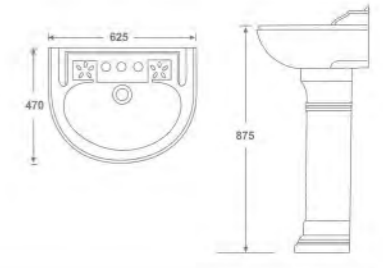

CRYSTAL SET

Wash Basin Pedestal
L 570 W 430 H 890mm
(23" x 17")

PAJERO SET

Wash Basin Pedestal
L 625 W 550 H 950mm
(25" x 22")

SOPHIA SET

Wash Basin Pedestal
L 635 W 460 H 840mm
(25" x 18")

SPENTA SET

Wash Basin Pedestal
L 600 W 450 H 850
(24" x 18")

DOLPHIN SET

Wash Basin Pedestal
L 500 W 425 H 825mm
(20" x 17")

VIVA SET

Wash Basin Pedestal
L 640 W 465 H 895mm
(25" x 18")

OPAL SET

Wash Basin Pedestal
L 570 W 490 H 850mm
(23" x 20")

SIMON SET

Wash Basin Pedestal
L 550 W 425 H 830mm
(22" x 17")

SARINA SET

Wash Basin Pedestal
L 600 W 475 H 930mm
(24" x 19")

DELTA SET

Wash Basin Pedestal
L 620 W 480 H 890mm
(24" x 19")

ROUND SET

Wash Basin Pedestal
L 550 W 400 H 800mm
(22" x 16")

BIG DIAMOND SET

Wash Basin Pedestal
L 625 W 500 H 900mm
(25" x 20")

STERLING SET

Wash Basin Pedestal
L 650 W 500 H 850mm
(26" x 20")

RIO SET

Wash Basin Pedestal
L 550 W 400 H 850mm
(22" x 16")

PLATFORM SET

Wash Basin Pedestal
L 750 W 450 H 850mm
(30" x 18")

LOTUS SET

Wash Basin Pedestal
L 525 W 400 H 850mm
(21" x 16")