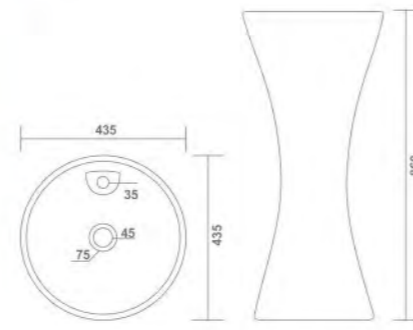

Water Closet
L 560 W 360 H 420mm

CONSILED - 'S'

Water Closet
L 555 W 360 H 395mm

SPAIN - 'S' & 'P'

Water Closet
L 540 W 350 H 400mm

ITALIAN - 'P'

Water Closet
L 000 W 000 H 000

PARRY - 'S' & 'P'

Water Closet
L 480 W 380 H 410mm

EFFO - 'S' & 'P'

Water Closet
L 480 W 370 H 410mm

ANGLO INDIAN - 'S' & 'P'

Water Closet
L 580 W 450 H 405mm

ELITE

One Piece Wash Basin
L 435 W 435 H 860mm
(17" x 17")

GRAP

One Piece Wash Basin
L 450 W 435 H 810mm
(18" x 18")

TORUS

One Piece Wash Basin
L 380 W 380 H 870mm
(15" x 15")

SNAP

One Piece Wash Basin
L 490 W 380 H 800mm
(20" x 15")

FLAG

One Piece Half Wash Basin
L 000 W 000 H 000