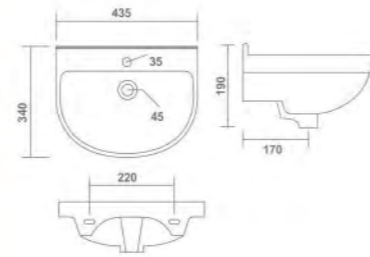

HIND

Wall Hung Basin
L 450 W 325 H 162mm
(18" x 13")

CUTE

Wall Hung Basin
L 400 W 210 H 188mm
(16" x 9")

ROUND

Wall Hung Basin
L 550 W 400 H 200mm
(22" x 16")

NOBEL

Wall Hung Basin
L 515 W 415 H 165mm
(20" x 16")

BEAUTY

Wall Hung Basin
L 350 W 275 H 188mm
(14" x 11")

PLATFORM

Wall Hung Basin
L 750 W 450 H 160mm
(30" x 18")

LEO

Wall Hung Basin
L 400 W 350 H 125mm
(16" x 14")

NICE

Wall Hung Basin
L 450 W 225 H 175mm
(18" x 9")

GOLDEN

Wall Hung Basin
L 450 W 350 H 175mm
(18" x 14")

LENZ

Wall Hung Basin
L 460 W 375 H 125mm
(18" x 15")

TRENZ CORNER

Wall Hung Basin
L 575 W 475 H 167mm
(23" x 19")

SWISS

Wall Hung Basin
L 350 W 350 H 125mm
(14" x 14")