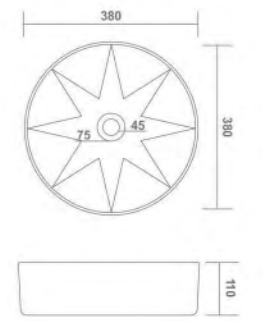

PLAZMA HALF SET

Wash Basin Half Pedestal
L 555 W 450 H 420mm
(22" x 18")

DOLPHIN HALF SET

Table Top Basin
L 500 W 425 H 450mm
(20" x 17")

LENZ HALF SET

Table Top Basin
L 460 W 350 H 450mm
(18" x 15")

OPAL HALF SET

Wash Basin Half Pedestal
L 600 W 500 H 575mm
(24" x 20")

RIO HALF SET

Table Top Basin
L 550 W 400 H 450mm
(22" x 16")

SPENTA HALF SET

Wash Basin Half Pedestal
L 600 W 450 H 550mm
(24" x 18")

SANDY HALF SET

Table Top Basin
L 500 W 400 H 450mm
(20" x 16")

BONNY

Table Top Basin
L 450 W 340 H 130mm
(18" x 13")

PRIZM

Table Top Basin
L 380 W 380 H 100mm
(15" x 15")

RIYA

Table Top Basin
L 380 W 380 H 110mm
(15" x 15")

LISON

Table Top Basin
L 400 W 400 H 135mm
(16" x 16")

DOVE

Table Top Basin
L 480 W 450 H 60mm
(19" x 18")

OCEAN

Table Top Basin
L 550 W 400 H 130mm
(22" x 16")

ROYAL

Table Top Basin
L 580 W 390 H 145mm
(23" x 16")