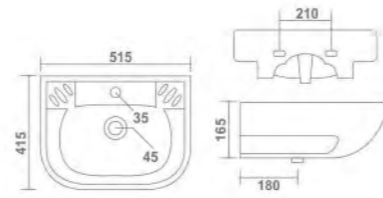

IMPERIAL

Table Top Basin
L 585 W 365 H 100mm
(23" x 15")

MANGO

Table Top Basin
L 420 W 330 H 150mm
(17" x 13")

ORANGE

Table Top Basin
L 410 W 410 H 160mm
(16" x 16")

SCOOP

Table Top Basin
L 570 W 365 H 125mm
(23" x 15")

EVA

Table Top Basin
L 525 W 400 H 150mm
(21" x 16" x 6")

ORBIT

Table Top Basin
L 480 W 380 H 130mm
(19" x 15")

SLEEK

Table Top Basin
L 560 W 400 H 125mm
(22" x 16")

SNOW

Table Top Basin
L 412 W 412 H 150mm
(16" x 16")

HIND

Wall Hung Basin
L 450 W 325 H 162mm
(18" x 13")

CUTE

Wall Hung Basin
L 400 W 210 H 188mm
(16" x 9")

ROUND

Wall Hung Basin
L 550 W 400 H 200mm
(22" x 16")

NOBEL

Wall Hung Basin
L 515 W 415 H 165mm
(20" x 16")

BEAUTY

Wall Hung Basin
L 350 W 275 H 188mm
(14" x 11")

PLATFORM

Wall Hung Basin
L 750 W 450 H 160mm
(30" x 18")

LEO

Wall Hung Basin
L 400 W 350 H 125mm
(16" x 14")

NICE

Wall Hung Basin
L 450 W 225 H 175mm
(18" x 9")