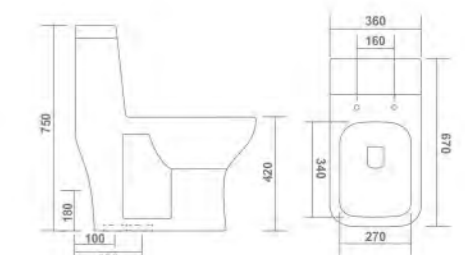

FOURSQUARE - 5002

One Piece Closet
L 670 W 335 H 735mm
S Trap - 225mm (9")

VEGA - 5003

One Piece Closet
L 640 W 360 H 760mm
S Trap - 225mm (9")
P trap

LIPTON - 5004

One Piece Closet
L 680 W 370 H 760mm
S Trap - 225mm (9")