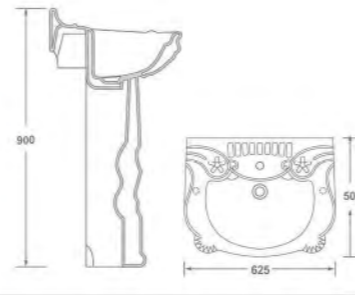

CRYSTAL SET

Wash Basin Pedestal
L 570 W 430 H 890mm
(23" x 17")

PAJERO SET

Wash Basin Pedestal
L 625 W 550 H 950mm
(25" x 22")

SOPHIA SET

Wash Basin Pedestal
L 635 W 460 H 840mm
(25" x 18")

SPENTA SET

Wash Basin Pedestal
L 600 W 450 H 850
(24" x 18")

DOLPHIN SET

Wash Basin Pedestal
L 500 W 425 H 825mm
(20" x 17")

VIVA SET

Wash Basin Pedestal
L 640 W 465 H 895mm
(25" x 18")

OPAL SET

Wash Basin Pedestal
L 570 W 490 H 850mm
(23" x 20")

SIMON SET

Wash Basin Pedestal
L 550 W 425 H 830mm
(22" x 17")

SARINA SET

Wash Basin Pedestal
L 600 W 475 H 930mm
(24" x 19")

DELTA SET

Wash Basin Pedestal
L 620 W 480 H 890mm
(24" x 19")

ROUND SET

Wash Basin Pedestal
L 550 W 400 H 800mm
(22" x 16")

BIG DIAMOND SET

Wash Basin Pedestal
L 625 W 500 H 900mm
(25" x 20")

STERLING SET

Wash Basin Pedestal
L 650 W 500 H 850mm
(26" x 20")

RIO SET

Wash Basin Pedestal
L 550 W 400 H 850mm
(22" x 16")

PLATFORM SET

Wash Basin Pedestal
L 750 W 450 H 850mm
(30" x 18")

LOTUS SET

Wash Basin Pedestal
L 525 W 400 H 850mm
(21" x 16")