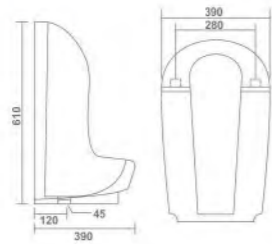

BEAUTY

Wall Hung Basin
L 350 W 275 H 188mm
(14" x 11")

PLATFORM

Wall Hung Basin
L 750 W 450 H 160mm
(30" x 18")

LEO

Wall Hung Basin
L 400 W 350 H 125mm
(16" x 14")

NICE

Wall Hung Basin
L 450 W 225 H 175mm
(18" x 9")

GOLDEN

Wall Hung Basin
L 450 W 350 H 175mm
(18" x 14")

LENZ

Wall Hung Basin
L 460 W 375 H 125mm
(18" x 15")

TRENZ CORNER

Wall Hung Basin
L 575 W 475 H 167mm
(23" x 19")

SWISS

Wall Hung Basin
L 350 W 350 H 125mm
(14" x 14")

MIRACLE

Wall Hung Basin
L 300 W 225 H 175mm
(12" x 9")

CORNER

Wall Hung Basin
L 400 W 400 H 200mm
(16" x 16")

URINAL

LARGE URINAL
Urinal
L 390 W 390 H 610mm

SIMI URINAL
Urinal
L 000 W 000 H 000mm

FLAT BACK URINAL
Urinal
L 350 W 300 H 450mm

SQUATTING URINAL
Urinal
L 450 W 350 H 100mm

ACCESSORIES

CISTERN TANK (CERAMIC)

BIG P-TRAP

SEAT COVER

743 - Slow Down Seat Cover

775 - Slow Down Seat Cover

ROUND - EWC Seat Cover