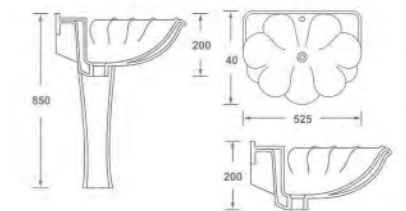

CRYSTAL SET

Wash Basin Pedestal
L 570 W 430 H 890mm
(23" x 17")

PAJERO SET

Wash Basin Pedestal
L 625 W 550 H 950mm
(25" x 22")

SOPHIA SET

Wash Basin Pedestal
L 635 W 460 H 840mm
(25" x 18")

SPENTA SET

Wash Basin Pedestal
L 600 W 450 H 850
(24" x 18")

SARINA SET

Wash Basin Pedestal
L 600 W 475 H 930mm
(24" x 19")

DELTA SET

Wash Basin Pedestal
L 620 W 480 H 890mm
(24" x 19")

ROUND SET

Wash Basin Pedestal
L 550 W 400 H 800mm
(22" x 16")

BIG DIAMOND SET

Wash Basin Pedestal
L 625 W 500 H 900mm
(25" x 20")

STERLING SET

Wash Basin Pedestal
L 650 W 500 H 850mm
(26" x 20")

RIO SET

Wash Basin Pedestal
L 550 W 400 H 850mm
(22" x 16")

PLATFORM SET

Wash Basin Pedestal
L 750 W 450 H 850mm
(30" x 18")

LOTUS SET

Wash Basin Pedestal
L 525 W 400 H 850mm
(21" x 16")

FLORAL HALF SET

Wash Basin Half Pedestal
L 560 W 460 H 500
(23" x 18")

MARINA HALF SET

Wash Basin Half Pedestal
L 600 W 420 H 500mm
(22" x 17")

ENZO HALF SET

Wash Basin Half Pedestal
L 515 W 460 H 510mm
(21" x 18")