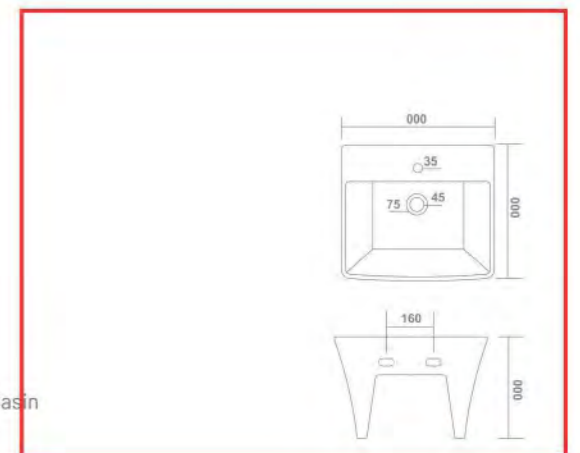

One Piece Wash Basin
L 450 W 435 H 810mm
(18" x 18")

TORUS

One Piece Wash Basin
L 380 W 380 H 870mm
(15" x 15")

SNAP

One Piece Wash Basin
L 490 W 380 H 800mm
(20" x 15")

FLAG

One Piece Half Wash Basin
L 000 W 000 H 000

NEXO

One Piece Half Wash Basin
L 420 W 350 H 330mm

NEO

One Piece Half Wash Basin
L 340 W 310 H 300

AQUA

One Piece Half Wash Basin
L 400 W 370 H 350mm

VITO

One Piece Half Wash Basin
L 000 W 000 H 000