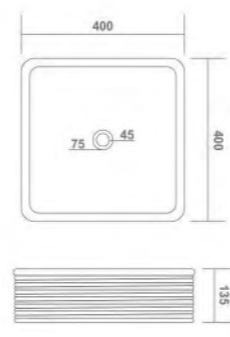

PLAZMA HALF SET

Wash Basin Half Pedestal
L 555 W 450 H 420mm
(22" x 18")

DOLPHIN HALF SET

Table Top Basin
L 500 W 425 H 450mm
(20" x 17")

LENZ HALF SET

Table Top Basin
L 460 W 350 H 450mm
(18" x 15")

OPAL HALF SET

Wash Basin Half Pedestal
L 600 W 500 H 575mm
(24" x 20")

RIO HALF SET

Table Top Basin
L 550 W 400 H 450mm
(22" x 16")

SPENTA HALF SET

Wash Basin Half Pedestal
L 600 W 450 H 550mm
(24" x 18")

SANDY HALF SET

Table Top Basin
L 500 W 400 H 450mm
(20" x 16")

BONNY

Table Top Basin
L 450 W 340 H 130mm
(18" x 13")

PRIZM

Table Top Basin
L 380 W 380 H 100mm
(15" x 15")

RIYA

Table Top Basin
L 380 W 380 H 110mm
(15" x 15")

LISON

Table Top Basin
L 400 W 400 H 135mm
(16" x 16")

DOVE

Table Top Basin
L 480 W 450 H 60mm
(19" x 18")

OCEAN

Table Top Basin
L 550 W 400 H 130mm
(22" x 16")

ROYAL

Table Top Basin
L 580 W 390 H 145mm
(23" x 16")