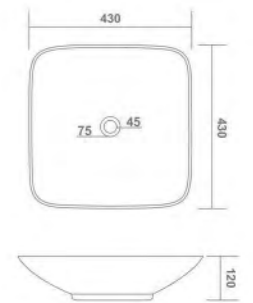

Wash Basin Half Pedestal
L 600 W 500 H 575mm
(24" x 20")

RIO HALF SET

Table Top Basin
L 550 W 400 H 450mm
(22" x 16")

SPENTA HALF SET

Wash Basin Half Pedestal
L 600 W 450 H 550mm
(24" x 18")

SANDY HALF SET

Table Top Basin
L 500 W 400 H 450mm
(20" x 16")

BONNY

Table Top Basin
L 450 W 340 H 130mm
(18" x 13")

PRIZM

Table Top Basin
L 380 W 380 H 100mm
(15" x 15")

RIYA

Table Top Basin
L 380 W 380 H 110mm
(15" x 15")

LISON

Table Top Basin
L 400 W 400 H 135mm
(16" x 16")

DOVE

Table Top Basin
L 480 W 450 H 60mm
(19" x 18")

OCEAN

Table Top Basin
L 550 W 400 H 130mm
(22" x 16")

ROYAL

Table Top Basin
L 580 W 390 H 145mm
(23" x 16")

EURECA

Table Top Basin
L 430 W 430 H 120mm
(17" x 17")

SWING

Table Top Basin
L 540 W 400 H 140mm
(22" x 16")

ORIO

Table Top Basin
L 400 W 400 H 160mm
(16" x 16")

CAPSULE

Table Top Basin
L 410 W 410 H 140mm
(16" x 16")