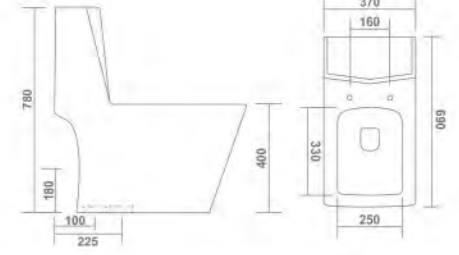

DELL - 5018

One Piece Closet
L 690 W 370 H 780mm
S Trap - 100mm (4"), 225mm (9")
P Trap