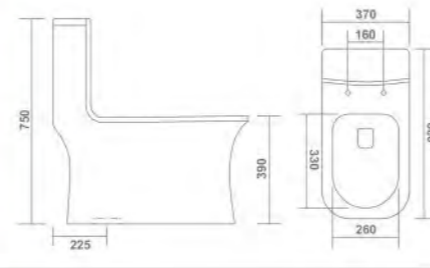

ITANO - 5024

One Piece Closet
L 680 W 370 H 750mm
S Trap - 225mm (9")

- 4D FLUSH
- RIMLESS DESIGN
- SYPHONIC FLUSH

MIDO - 5012

One Piece Closet
L 650 W 370 H 740mm
S Trap - 225mm (9")