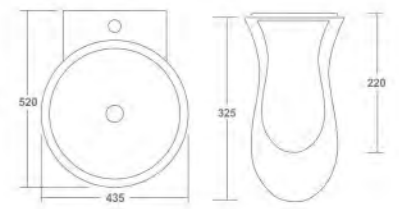

STERLING SET

Wash Basin Pedestal
L 650 W 500 H 850mm
(26" x 20")

RIO SET

Wash Basin Pedestal
L 550 W 400 H 850mm
(22" x 16")

PLATFORM SET

Wash Basin Pedestal
L 750 W 450 H 850mm
(30" x 18")

LOTUS SET

Wash Basin Pedestal
L 525 W 400 H 850mm
(21" x 16")

FLORAL HALF SET

Wash Basin Half Pedestal
L 560 W 460 H 500
(23" x 18")

MARINA HALF SET

Wash Basin Half Pedestal
L 600 W 420 H 500mm
(22" x 17")

ENZO HALF SET

Wash Basin Half Pedestal
L 515 W 460 H 510mm
(21" x 18")

PLAZMA HALF SET

Wash Basin Half Pedestal
L 555 W 450 H 420mm
(22" x 18")

DOLPHIN HALF SET

Table Top Basin
L 500 W 425 H 450mm
(20" x 17")

LENZ HALF SET

Table Top Basin
L 460 W 350 H 450mm
(18" x 15")

OPAL HALF SET

Wash Basin Half Pedestal
L 600 W 500 H 575mm
(24" x 20")

RIO HALF SET

Table Top Basin
L 550 W 400 H 450mm
(22" x 16")

SPENTA HALF SET

Wash Basin Half Pedestal
L 600 W 450 H 550mm
(24" x 18")

SANDY HALF SET