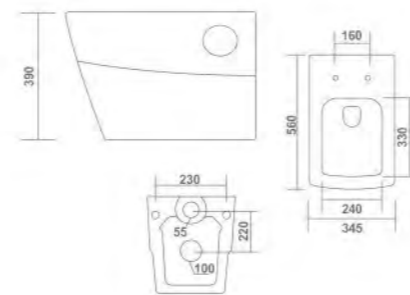

RIMLESS
DESIGN

DUKE - 4005

Wall Hung Closet
L 000 W 000 H 000