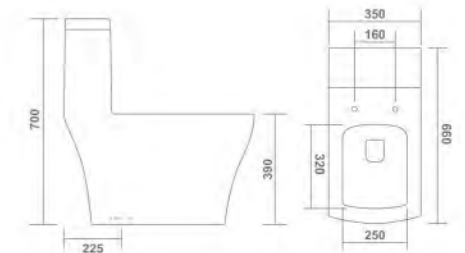

- 5D FLUSH
- RIMLESS DESIGN
- TORNADO FLUSH
- SYPHONIC FLUSH

PLUTO - 5008

One Piece Closet
L 630 W 360 H 760mm
S Trap - 225mm (9")