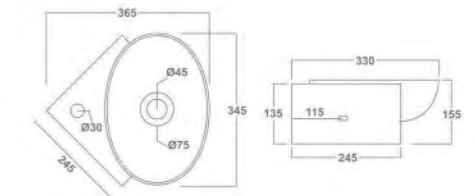

BEAUTY

Wall Hung Basin
L 350 W 275 H 188mm
(14" x 11")

PLATFORM

Wall Hung Basin
L 750 W 450 H 160mm
(30" x 18")

LEO

Wall Hung Basin
L 400 W 350 H 125mm
(16" x 14")

NICE

Wall Hung Basin
L 450 W 225 H 175mm
(18" x 9")

GOLDEN

Wall Hung Basin
L 450 W 350 H 175mm
(18" x 14")

LENZ

Wall Hung Basin
L 460 W 375 H 125mm
(18" x 15")

TRENZ CORNER

Wall Hung Basin
L 575 W 475 H 167mm
(23" x 19")

SWISS

Wall Hung Basin
L 350 W 350 H 125mm
(14" x 14")