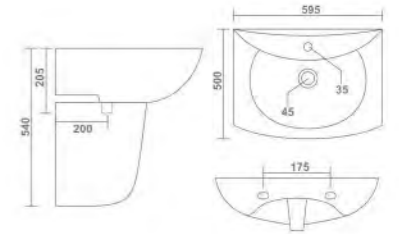

STERLING SET

Wash Basin Pedestal
L 650 W 500 H 850mm
(26" x 20")

RIO SET

Wash Basin Pedestal
L 550 W 400 H 850mm
(22" x 16")

PLATFORM SET

Wash Basin Pedestal
L 750 W 450 H 850mm
(30" x 18")

LOTUS SET

Wash Basin Pedestal
L 525 W 400 H 850mm
(21" x 16")

FLORAL HALF SET

Wash Basin Half Pedestal
L 560 W 460 H 500
(23" x 18")

MARINA HALF SET

Wash Basin Half Pedestal
L 600 W 420 H 500mm
(22" x 17")

ENZO HALF SET

Wash Basin Half Pedestal
L 515 W 460 H 510mm
(21" x 18")

PLAZMA HALF SET

Wash Basin Half Pedestal
L 555 W 450 H 420mm
(22" x 18")

DOLPHIN HALF SET

Table Top Basin
L 500 W 425 H 450mm
(20" x 17")

LENZ HALF SET

Table Top Basin
L 460 W 350 H 450mm
(18" x 15")

OPAL HALF SET

Wash Basin Half Pedestal
L 600 W 500 H 575mm
(24" x 20")

RIO HALF SET

Table Top Basin
L 550 W 400 H 450mm
(22" x 16")

SPENTA HALF SET

Wash Basin Half Pedestal
L 600 W 450 H 550mm
(24" x 18")

SANDY HALF SET