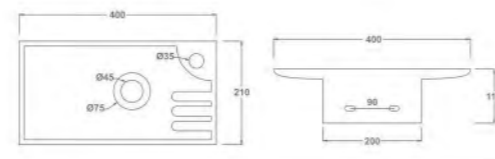

CUTE

Wall Hung Basin
L 400 W 210 H 188mm
(16" x 9")

ROUND

Wall Hung Basin
L 550 W 400 H 200mm
(22" x 16")