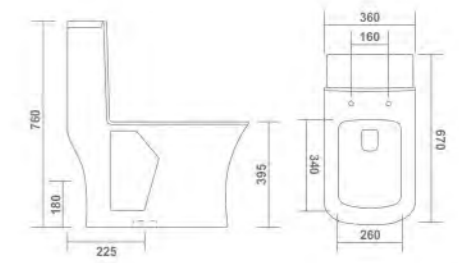

5D FLUSH
RIMLESS DESIGN
SYPHONIC FLUSH

MATIZ - 5009

One Piece Closet
L 650 W 360 H 720mm
S Trap - 225mm (9")

SYPHONIC FLUSH

CLASSIC - 5005

One Piece Closet
L 660 W 370 H 730mm
S Trap - 225mm (9"), 300mm (12")

WASH DOWN FLUSH

VIVA - 5017

One Piece Closet
L 680 W 360 H 740mm
S Trap - 225mm (9")
P Trap - 225mm (9")

WASH DOWN FLUSH

DELL - 5018

One Piece Closet
L 690 W 370 H 780mm
S Trap - 100mm (4"), 225mm (9")
P Trap

4D FLUSH
RIMLESS DESIGN
SYPHONIC FLUSH

EUROPA - 5020

One Piece Closet
L 700 W 400 H 790mm
S Trap - 225mm (9"), 300mm (12")

WASH DOWN FLUSH

UNEXO - 5007

One Piece Closet
L 670 W 360 H 760mm
S Trap - 225mm (9")
P Trap