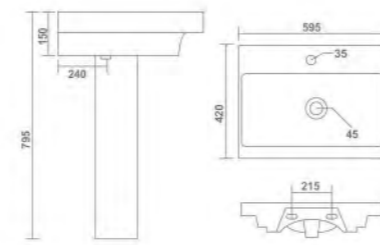

SINE SET

Wash Basin Pedestal
L 550 W 450 H 810
(22" x 18")

ENZO SET

Wash Basin Pedestal
L 510 W 455 H 810
(20" x 18")

FLORAL SET

Wash Basin Pedestal
L 600 W 450 H 795mm
(24" x 17")

MARINA SET

Wash Basin Pedestal
L 595 W 420 H 795
(24" x 17")

CRYSTAL SET

Wash Basin Pedestal
L 570 W 430 H 890mm
(23" x 17")

PAJERO SET

Wash Basin Pedestal
L 625 W 550 H 950mm
(25" x 22")

SOPHIA SET

Wash Basin Pedestal
L 635 W 460 H 840mm
(25" x 18")

SPENTA SET

Wash Basin Pedestal
L 600 W 450 H 850
(24" x 18")