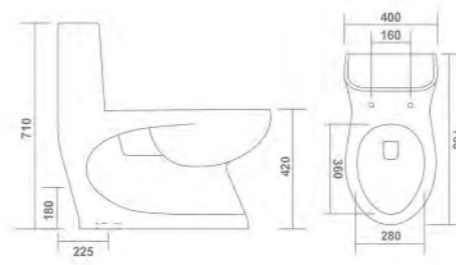

ONE PIECE CLOSET

GRACY - 5001

One Piece Closet
L 710 W 380 H 780mm
S Trap - 225mm (9")
P Trap

INVITO - 5011

One Piece Closet
L 700 W 400 H 710mm
S Trap - 225mm (9")
P Trap