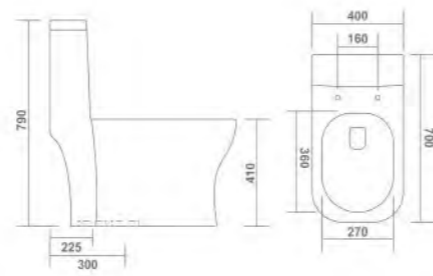

DELL - 5018

One Piece Closet
L 690 W 370 H 780mm
S Trap - 100mm (4"), 225mm (9")
P Trap

4D FLUSH
RIMLESS DESIGN
SYPHONIC FLUSH

EUROPA - 5020

One Piece Closet
L 700 W 400 H 790mm
S Trap - 225mm (9"), 300mm (12")