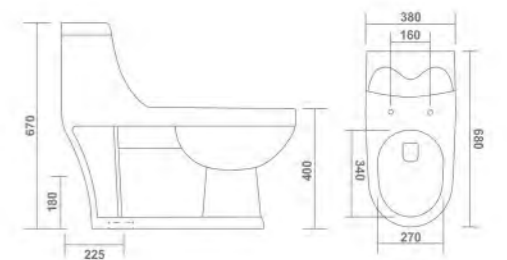

CRYSTAL - 5010

One Piece Closet
L 680 W 380 H 670mm
S Trap - 225mm (9")