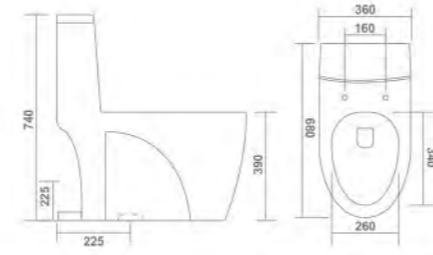

SYPHONIC FLUSH

CLASSIC - 5005

One Piece Closet
L 660 W 370 H 730mm
S Trap - 225mm (9"), 300mm (12")

WASH DOWN FLUSH

VIVA - 5017

One Piece Closet
L 680 W 360 H 740mm
S Trap - 225mm (9")
P Trap - 225mm (9")

WASH DOWN FLUSH