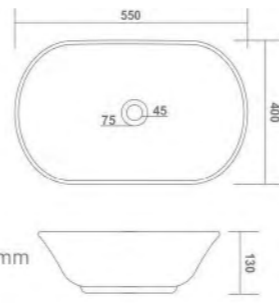

Wash Basin Half Pedestal
L 600 W 500 H 575mm
(24" x 20")

RIO HALF SET

Table Top Basin
L 550 W 400 H 450mm
(22" x 16")

SPENTA HALF SET

Wash Basin Half Pedestal
L 600 W 450 H 550mm
(24" x 18")

SANDY HALF SET

Table Top Basin
L 500 W 400 H 450mm
(20" x 16")

BONNY

Table Top Basin
L 450 W 340 H 130mm
(18" x 13")

PRIZM

Table Top Basin
L 380 W 380 H 100mm
(15" x 15")

RIYA

Table Top Basin
L 380 W 380 H 110mm
(15" x 15")

LISON

Table Top Basin
L 400 W 400 H 135mm
(16" x 16")

DOVE

Table Top Basin
L 480 W 450 H 60mm
(19" x 18")

OCEAN

Table Top Basin
L 550 W 400 H 130mm
(22" x 16")

ROYAL

Table Top Basin
L 580 W 390 H 145mm
(23" x 16")

EURECA

Table Top Basin
L 430 W 430 H 120mm
(17" x 17")

SWING

Table Top Basin
L 540 W 400 H 140mm
(22" x 16")

ORIO

Table Top Basin
L 400 W 400 H 160mm
(16" x 16")

CAPSULE

Table Top Basin
L 410 W 410 H 140mm
(16" x 16")