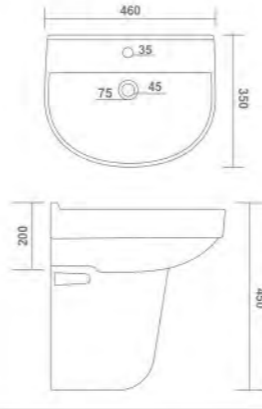

STERLING SET

Wash Basin Pedestal
L 650 W 500 H 850mm
(26" x 20")

RIO SET

Wash Basin Pedestal
L 550 W 400 H 850mm
(22" x 16")

PLATFORM SET

Wash Basin Pedestal
L 750 W 450 H 850mm
(30" x 18")

LOTUS SET

Wash Basin Pedestal
L 525 W 400 H 850mm
(21" x 16")

FLORAL HALF SET

Wash Basin Half Pedestal
L 560 W 460 H 500
(23" x 18")

MARINA HALF SET

Wash Basin Half Pedestal
L 600 W 420 H 500mm
(22" x 17")

ENZO HALF SET

Wash Basin Half Pedestal
L 515 W 460 H 510mm
(21" x 18")

PLAZMA HALF SET

Wash Basin Half Pedestal
L 555 W 450 H 420mm
(22" x 18")

DOLPHIN HALF SET

Table Top Basin
L 500 W 425 H 450mm
(20" x 17")

LENZ HALF SET

Table Top Basin
L 460 W 350 H 450mm
(18" x 15")

OPAL HALF SET

Wash Basin Half Pedestal
L 600 W 500 H 575mm
(24" x 20")

RIO HALF SET

Table Top Basin
L 550 W 400 H 450mm
(22" x 16")

SPENTA HALF SET

Wash Basin Half Pedestal
L 600 W 450 H 550mm
(24" x 18")

SANDY HALF SET