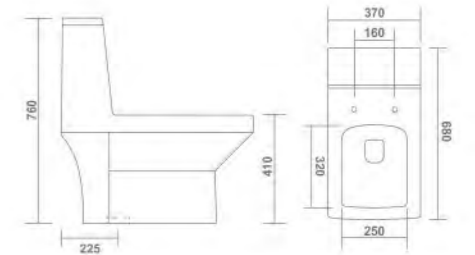

FOURSQUARE - 5002

One Piece Closet
L 670 W 335 H 735mm
S Trap - 225mm (9")

VEGA - 5003

One Piece Closet
L 640 W 360 H 760mm
S Trap - 225mm (9")
P trap

LIPTON - 5004

One Piece Closet
L 680 W 370 H 760mm
S Trap - 225mm (9")