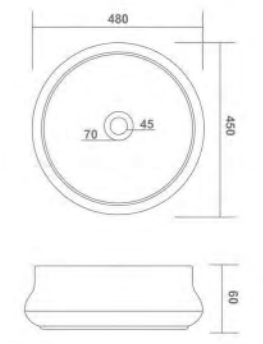

PLAZMA HALF SET

Wash Basin Half Pedestal
L 555 W 450 H 420mm
(22" x 18")

DOLPHIN HALF SET

Table Top Basin
L 500 W 425 H 450mm
(20" x 17")

LENZ HALF SET

Table Top Basin
L 460 W 350 H 450mm
(18" x 15")

OPAL HALF SET

Wash Basin Half Pedestal
L 600 W 500 H 575mm
(24" x 20")

RIO HALF SET

Table Top Basin
L 550 W 400 H 450mm
(22" x 16")

SPENTA HALF SET

Wash Basin Half Pedestal
L 600 W 450 H 550mm
(24" x 18")

SANDY HALF SET

Table Top Basin
L 500 W 400 H 450mm
(20" x 16")

BONNY

Table Top Basin
L 450 W 340 H 130mm
(18" x 13")

PRIZM

Table Top Basin
L 380 W 380 H 100mm
(15" x 15")

RIYA

Table Top Basin
L 380 W 380 H 110mm
(15" x 15")

LISON

Table Top Basin
L 400 W 400 H 135mm
(16" x 16")

DOVE

Table Top Basin
L 480 W 450 H 60mm
(19" x 18")

OCEAN

Table Top Basin
L 550 W 400 H 130mm
(22" x 16")

ROYAL

Table Top Basin
L 580 W 390 H 145mm
(23" x 16")