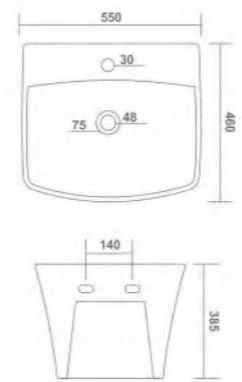

One Piece Wash Basin
L 450 W 435 H 810mm
(18" x 18")

TORUS

One Piece Wash Basin
L 380 W 380 H 870mm
(15" x 15")

SNAP

One Piece Wash Basin
L 490 W 380 H 800mm
(20" x 15")

FLAG

One Piece Half Wash Basin
L 000 W 000 H 000

DURA

One Piece Half Wash Basin
L 460 W 330 H 220mm

INDIGO

One Piece Half Wash Basin
L 530 W 420 H 380mm

CORUS

One Piece Half Wash Basin
L 550 W 460 H 385mm

PIXEL

One Piece Half Wash Basin
L 450 W 470 H 340mm

SINE SET

Wash Basin Pedestal
L 550 W 450 H 810
(22" x 18")

ENZO SET

Wash Basin Pedestal
L 510 W 455 H 810
(20" x 18")

FLORAL SET

Wash Basin Pedestal
L 600 W 450 H 795mm
(24" x 17")

MARINA SET

Wash Basin Pedestal
L 595 W 420 H 795
(24" x 17")

CRYSTAL SET

Wash Basin Pedestal
L 570 W 430 H 890mm
(23" x 17")

PAJERO SET

Wash Basin Pedestal
L 625 W 550 H 950mm
(25" x 22")

SOPHIA SET

Wash Basin Pedestal
L 635 W 460 H 840mm
(25" x 18")

SPENTA SET

Wash Basin Pedestal
L 600 W 450 H 850
(24" x 18")