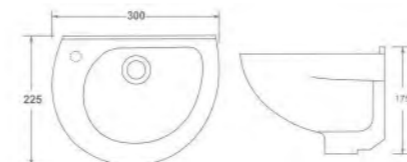

BEAUTY

Wall Hung Basin
L 350 W 275 H 188mm
(14" x 11")

PLATFORM

Wall Hung Basin
L 750 W 450 H 160mm
(30" x 18")

LEO

Wall Hung Basin
L 400 W 350 H 125mm
(16" x 14")

NICE

Wall Hung Basin
L 450 W 225 H 175mm
(18" x 9")

GOLDEN

Wall Hung Basin
L 450 W 350 H 175mm
(18" x 14")

LENZ

Wall Hung Basin
L 460 W 375 H 125mm
(18" x 15")

TRENZ CORNER

Wall Hung Basin
L 575 W 475 H 167mm
(23" x 19")

SWISS

Wall Hung Basin
L 350 W 350 H 125mm
(14" x 14")