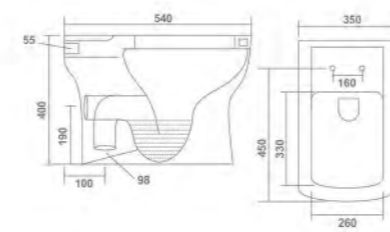

Water Closet
L 560 W 360 H 420mm

CONSILED - 'S'

Water Closet
L 555 W 360 H 395mm

SPAIN - 'S' & 'P'

Water Closet
L 540 W 350 H 400mm

ITALIAN - 'P'

Water Closet
L 000 W 000 H 000

PARRY - 'S' & 'P'