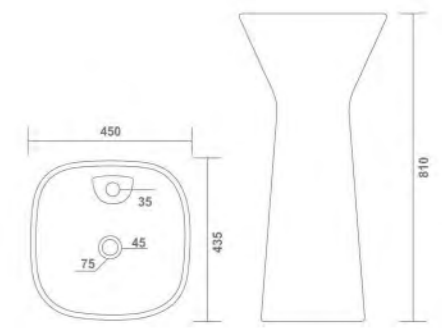

Water Closet
L 560 W 360 H 420mm

CONSILED - 'S'

Water Closet
L 555 W 360 H 395mm

SPAIN - 'S' & 'P'

Water Closet
L 540 W 350 H 400mm

ITALIAN - 'P'

Water Closet
L 000 W 000 H 000

PARRY - 'S' & 'P'

Water Closet
L 480 W 380 H 410mm

EFFO - 'S' & 'P'

Water Closet
L 480 W 370 H 410mm

ANGLO INDIAN - 'S' & 'P'

Water Closet
L 580 W 450 H 405mm

ELITE

One Piece Wash Basin
L 435 W 435 H 860mm
(17" x 17")

GRAP

One Piece Wash Basin
L 450 W 435 H 810mm
(18" x 18")

TORUS

One Piece Wash Basin
L 380 W 380 H 870mm
(15" x 15")

SNAP

One Piece Wash Basin
L 490 W 380 H 800mm
(20" x 15")

FLAG

One Piece Half Wash Basin
L 000 W 000 H 000