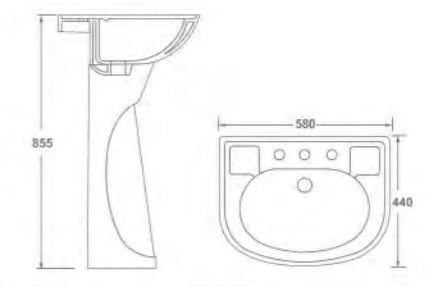

CRYSTAL SET

Wash Basin Pedestal
L 570 W 430 H 890mm
(23" x 17")

PAJERO SET

Wash Basin Pedestal
L 625 W 550 H 950mm
(25" x 22")

SOPHIA SET

Wash Basin Pedestal
L 635 W 460 H 840mm
(25" x 18")

SPENTA SET

Wash Basin Pedestal
L 600 W 450 H 850
(24" x 18")

DOLPHIN SET

Wash Basin Pedestal
L 500 W 425 H 825mm
(20" x 17")

VIVA SET

Wash Basin Pedestal
L 640 W 465 H 895mm
(25" x 18")

OPAL SET

Wash Basin Pedestal
L 570 W 490 H 850mm
(23" x 20")

SIMON SET

Wash Basin Pedestal
L 550 W 425 H 830mm
(22" x 17")

SARINA SET

Wash Basin Pedestal
L 600 W 475 H 930mm
(24" x 19")

DELTA SET

Wash Basin Pedestal
L 620 W 480 H 890mm
(24" x 19")

ROUND SET

Wash Basin Pedestal
L 550 W 400 H 800mm
(22" x 16")

BIG DIAMOND SET

Wash Basin Pedestal
L 625 W 500 H 900mm
(25" x 20")

STERLING SET

Wash Basin Pedestal
L 650 W 500 H 850mm
(26" x 20")

RIO SET

Wash Basin Pedestal
L 550 W 400 H 850mm
(22" x 16")

PLATFORM SET

Wash Basin Pedestal
L 750 W 450 H 850mm
(30" x 18")

LOTUS SET

Wash Basin Pedestal
L 525 W 400 H 850mm
(21" x 16")