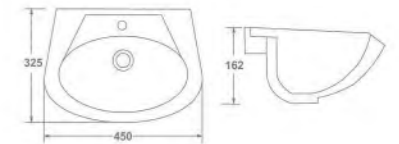

SILVER

Wall Hung Basin
L 460 W 370 H 160mm
(18" x 15")

ROUND

Wall Hung Basin
L 450 W 300 H 200mm
(18" x 12")

HIND

Wall Hung Basin
L 450 W 325 H 162mm
(18" x 13")

CUTE

Wall Hung Basin
L 400 W 210 H 188mm
(16" x 9")

ROUND

Wall Hung Basin
L 550 W 400 H 200mm
(22" x 16")