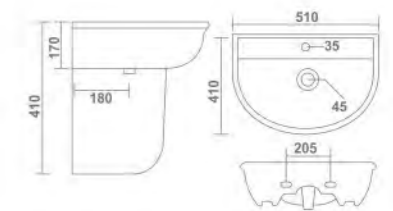

FLORAL HALF SET

Wash Basin Half Pedestal
L 560 W 460 H 500
(23" x 18")

MARINA HALF SET

Wash Basin Half Pedestal
L 600 W 420 H 500mm
(22" x 17")

ENZO HALF SET

Wash Basin Half Pedestal
L 515 W 460 H 510mm
(21" x 18")

PLAZMA HALF SET

Wash Basin Half Pedestal
L 555 W 450 H 420mm
(22" x 18")

DOLPHIN HALF SET

Table Top Basin
L 500 W 425 H 450mm
(20" x 17")

LENZ HALF SET

Table Top Basin
L 460 W 350 H 450mm
(18" x 15")

OPAL HALF SET

Wash Basin Half Pedestal
L 600 W 500 H 575mm
(24" x 20")

RIO HALF SET

Table Top Basin
L 550 W 400 H 450mm
(22" x 16")

SPENTA HALF SET

Wash Basin Half Pedestal
L 600 W 450 H 550mm
(24" x 18")

SANDY HALF SET

Table Top Basin
L 500 W 400 H 450mm
(20" x 16")

BONNY

Table Top Basin
L 450 W 340 H 130mm
(18" x 13")

PRIZM

Table Top Basin
L 380 W 380 H 100mm
(15" x 15")

RIYA

Table Top Basin
L 380 W 380 H 110mm
(15" x 15")