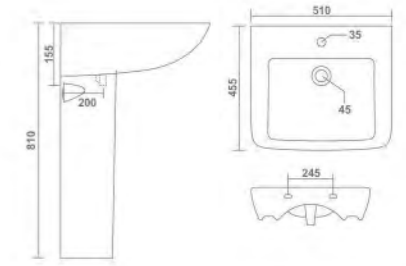

DURA

One Piece Half Wash Basin
L 460 W 330 H 220mm

INDIGO

One Piece Half Wash Basin
L 530 W 420 H 380mm

CORUS

One Piece Half Wash Basin
L 550 W 460 H 385mm

PIXEL

One Piece Half Wash Basin
L 450 W 470 H 340mm

SINE SET

Wash Basin Pedestal
L 550 W 450 H 810
(22" x 18")

ENZO SET

Wash Basin Pedestal
L 510 W 455 H 810
(20" x 18")

FLORAL SET

Wash Basin Pedestal
L 600 W 450 H 795mm
(24" x 17")

MARINA SET

Wash Basin Pedestal
L 595 W 420 H 795
(24" x 17")

CRYSTAL SET

Wash Basin Pedestal
L 570 W 430 H 890mm
(23" x 17")

PAJERO SET

Wash Basin Pedestal
L 625 W 550 H 950mm
(25" x 22")

SOPHIA SET

Wash Basin Pedestal
L 635 W 460 H 840mm
(25" x 18")

SPENTA SET

Wash Basin Pedestal
L 600 W 450 H 850
(24" x 18")