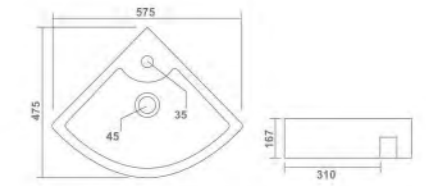

BEAUTY

Wall Hung Basin
L 350 W 275 H 188mm
(14" x 11")

PLATFORM

Wall Hung Basin
L 750 W 450 H 160mm
(30" x 18")

LEO

Wall Hung Basin
L 400 W 350 H 125mm
(16" x 14")

NICE

Wall Hung Basin
L 450 W 225 H 175mm
(18" x 9")

GOLDEN

Wall Hung Basin
L 450 W 350 H 175mm
(18" x 14")

LENZ

Wall Hung Basin
L 460 W 375 H 125mm
(18" x 15")

TRENZ CORNER

Wall Hung Basin
L 575 W 475 H 167mm
(23" x 19")

SWISS

Wall Hung Basin
L 350 W 350 H 125mm
(14" x 14")

MIRACLE

Wall Hung Basin
L 300 W 225 H 175mm
(12" x 9")

CORNER

Wall Hung Basin
L 400 W 400 H 200mm
(16" x 16")

URINAL

LARGE URINAL
Urinal
L 390 W 390 H 610mm

SIMI URINAL
Urinal
L 000 W 000 H 000mm

FLAT BACK URINAL
Urinal
L 350 W 300 H 450mm