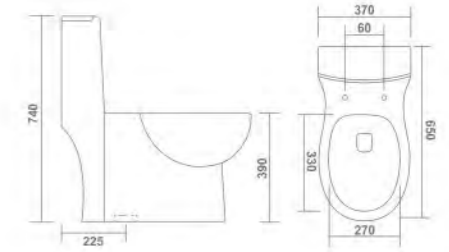

- WASH DOWN FLUSH

REVA - 5025

One Piece Closet
L 660 W 350 H 700mm
S Trap - 225mm (9")
P Trap