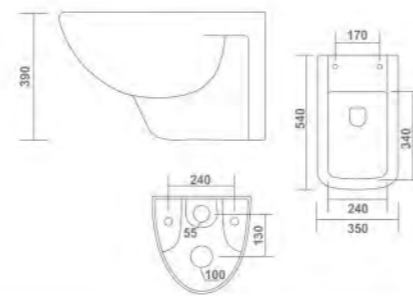

WATER CLOSET

SLIM SQUARE - 4009

Wall Hung Closet
L 495 W 350 H 340mm

SPYWARE - 4010

Wall Hung Closet
L 540 W 350 H 390mm

CONSILED - 4011

Wall Hung Closet
L 520 W 370 H 370mm

TEXAS - 'S' & 'P'