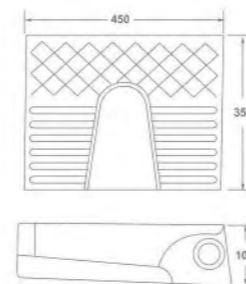

URINAL

ACCESSORIES

SEAT COVER