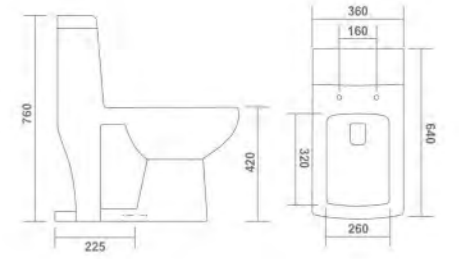

FOURSQUARE - 5002

One Piece Closet
L 670 W 335 H 735mm
S Trap - 225mm (9")

VEGA - 5003

One Piece Closet
L 640 W 360 H 760mm
S Trap - 225mm (9")
P trap

LIPTON - 5004

One Piece Closet
L 680 W 370 H 760mm
S Trap - 225mm (9")