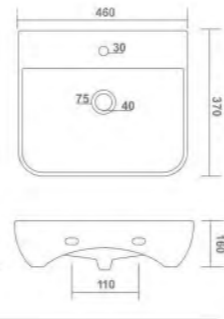

IMPERIAL

Table Top Basin
L 585 W 365 H 100mm
(23" x 15")

MANGO

Table Top Basin
L 420 W 330 H 150mm
(17" x 13")

ORANGE

Table Top Basin
L 410 W 410 H 160mm
(16" x 16")

SCOOP

Table Top Basin
L 570 W 365 H 125mm
(23" x 15")

EVA

Table Top Basin
L 525 W 400 H 150mm
(21" x 16" x 6")

ORBIT

Table Top Basin
L 480 W 380 H 130mm
(19" x 15")

SLEEK

Table Top Basin
L 560 W 400 H 125mm
(22" x 16")

SNOW

Table Top Basin
L 412 W 412 H 150mm
(16" x 16")

CONA

Table Top Basin
L 602 W 325 H 161mm
(24" x 13")

NOVA

Table Top Basin
L 420 W 350 H 180mm
(16" x 14")

SILVER

Wall Hung Basin
L 460 W 370 H 160mm
(18" x 15")

ROUND

Wall Hung Basin
L 450 W 300 H 200mm
(18" x 12")

HIND

Wall Hung Basin
L 450 W 325 H 162mm
(18" x 13")

CUTE

Wall Hung Basin
L 400 W 210 H 188mm
(16" x 9")

ROUND

Wall Hung Basin
L 550 W 400 H 200mm
(22" x 16")

NOBEL

Wall Hung Basin
L 515 W 415 H 165mm
(20" x 16")