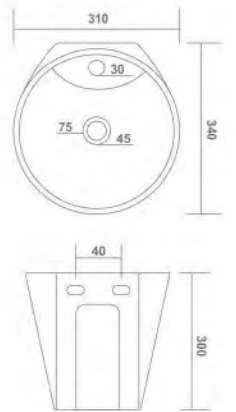

Water Closet
L 560 W 360 H 420mm

CONSILED - 'S'

Water Closet
L 555 W 360 H 395mm

SPAIN - 'S' & 'P'

Water Closet
L 540 W 350 H 400mm

ITALIAN - 'P'

Water Closet
L 000 W 000 H 000

PARRY - 'S' & 'P'

Water Closet
L 480 W 380 H 410mm

EFFO - 'S' & 'P'

Water Closet
L 480 W 370 H 410mm

ANGLO INDIAN - 'S' & 'P'

Water Closet
L 580 W 450 H 405mm

ELITE

One Piece Wash Basin
L 435 W 435 H 860mm
(17" x 17")

GRAP

One Piece Wash Basin
L 450 W 435 H 810mm
(18" x 18")

TORUS

One Piece Wash Basin
L 380 W 380 H 870mm
(15" x 15")

SNAP

One Piece Wash Basin
L 490 W 380 H 800mm
(20" x 15")

FLAG

One Piece Half Wash Basin
L 000 W 000 H 000

NEXO

One Piece Half Wash Basin
L 420 W 350 H 330mm

NEO

One Piece Half Wash Basin
L 340 W 310 H 300

AQUA

One Piece Half Wash Basin
L 400 W 370 H 350mm

VITO

One Piece Half Wash Basin
L 000 W 000 H 000