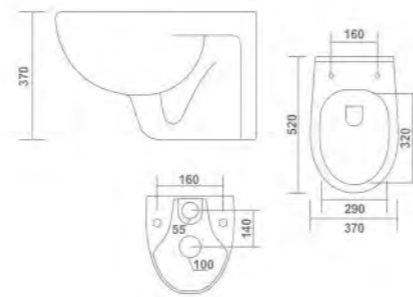

WATER CLOSET

SLIM SQUARE - 4009

Wall Hung Closet
L 495 W 350 H 340mm

SPYWARE - 4010

Wall Hung Closet
L 540 W 350 H 390mm

CONSILED - 4011

Wall Hung Closet
L 520 W 370 H 370mm

TEXAS - 'S' & 'P'