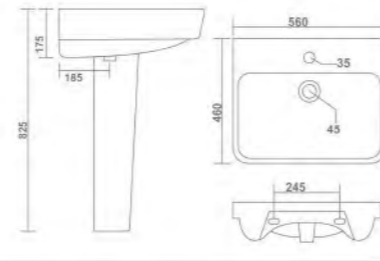

DURA

One Piece Half Wash Basin
L 460 W 330 H 220mm

INDIGO

One Piece Half Wash Basin
L 530 W 420 H 380mm

CORUS

One Piece Half Wash Basin
L 550 W 460 H 385mm

PIXEL

One Piece Half Wash Basin
L 450 W 470 H 340mm

SINE SET

Wash Basin Pedestal
L 550 W 450 H 810
(22" x 18")

ENZO SET

Wash Basin Pedestal
L 510 W 455 H 810
(20" x 18")

FLORAL SET

Wash Basin Pedestal
L 600 W 450 H 795mm
(24" x 17")

MARINA SET

Wash Basin Pedestal
L 595 W 420 H 795
(24" x 17")

CRYSTAL SET

Wash Basin Pedestal
L 570 W 430 H 890mm
(23" x 17")

PAJERO SET

Wash Basin Pedestal
L 625 W 550 H 950mm
(25" x 22")

SOPHIA SET

Wash Basin Pedestal
L 635 W 460 H 840mm
(25" x 18")

SPENTA SET

Wash Basin Pedestal
L 600 W 450 H 850
(24" x 18")