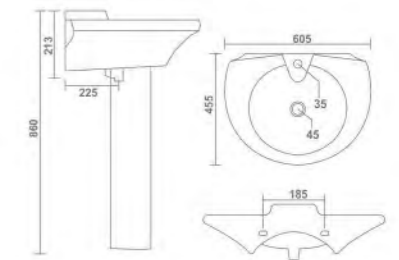

SINE SET

Wash Basin Pedestal
L 550 W 450 H 810
(22" x 18")

ENZO SET

Wash Basin Pedestal
L 510 W 455 H 810
(20" x 18")

FLORAL SET

Wash Basin Pedestal
L 600 W 450 H 795mm
(24" x 17")

MARINA SET

Wash Basin Pedestal
L 595 W 420 H 795
(24" x 17")

CRYSTAL SET

Wash Basin Pedestal
L 570 W 430 H 890mm
(23" x 17")

PAJERO SET

Wash Basin Pedestal
L 625 W 550 H 950mm
(25" x 22")

SOPHIA SET

Wash Basin Pedestal
L 635 W 460 H 840mm
(25" x 18")

SPENTA SET

Wash Basin Pedestal
L 600 W 450 H 850
(24" x 18")

DOLPHIN SET

Wash Basin Pedestal
L 500 W 425 H 825mm
(20" x 17")

VIVA SET

Wash Basin Pedestal
L 640 W 465 H 895mm
(25" x 18")

OPAL SET

Wash Basin Pedestal
L 570 W 490 H 850mm
(23" x 20")

SIMON SET

Wash Basin Pedestal
L 550 W 425 H 830mm
(22" x 17")

SARINA SET

Wash Basin Pedestal
L 600 W 475 H 930mm
(24" x 19")

DELTA SET

Wash Basin Pedestal
L 620 W 480 H 890mm
(24" x 19")

ROUND SET

Wash Basin Pedestal
L 550 W 400 H 800mm
(22" x 16")

BIG DIAMOND SET

Wash Basin Pedestal
L 625 W 500 H 900mm
(25" x 20")