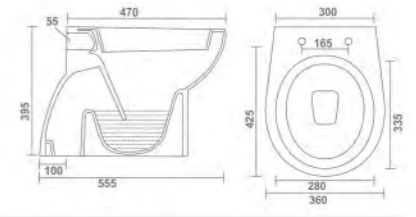

SPAIN - 'S' & 'P'

Water Closet
L 540 W 350 H 400mm