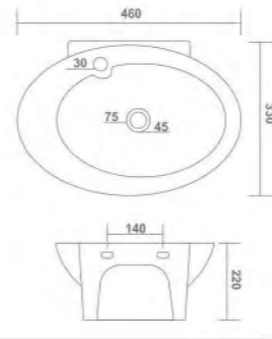

One Piece Wash Basin
L 450 W 435 H 810mm
(18" x 18")

TORUS

One Piece Wash Basin
L 380 W 380 H 870mm
(15" x 15")

SNAP

One Piece Wash Basin
L 490 W 380 H 800mm
(20" x 15")

FLAG

One Piece Half Wash Basin
L 000 W 000 H 000

NEXO

One Piece Half Wash Basin
L 420 W 350 H 330mm

NEO

One Piece Half Wash Basin
L 340 W 310 H 300

AQUA

One Piece Half Wash Basin
L 400 W 370 H 350mm

VITO

One Piece Half Wash Basin
L 000 W 000 H 000

DURA

One Piece Half Wash Basin
L 460 W 330 H 220mm

INDIGO

One Piece Half Wash Basin
L 530 W 420 H 380mm

CORUS

One Piece Half Wash Basin
L 550 W 460 H 385mm

PIXEL

One Piece Half Wash Basin
L 450 W 470 H 340mm

SINE SET

Wash Basin Pedestal
L 550 W 450 H 810
(22" x 18")

ENZO SET

Wash Basin Pedestal
L 510 W 455 H 810
(20" x 18")

FLORAL SET

Wash Basin Pedestal
L 600 W 450 H 795mm
(24" x 17")

MARINA SET

Wash Basin Pedestal
L 595 W 420 H 795
(24" x 17")