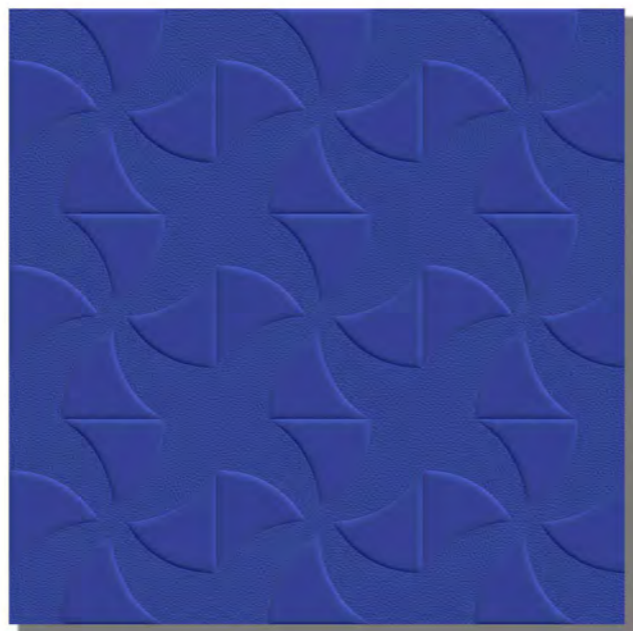

REVLON AL. BLUE