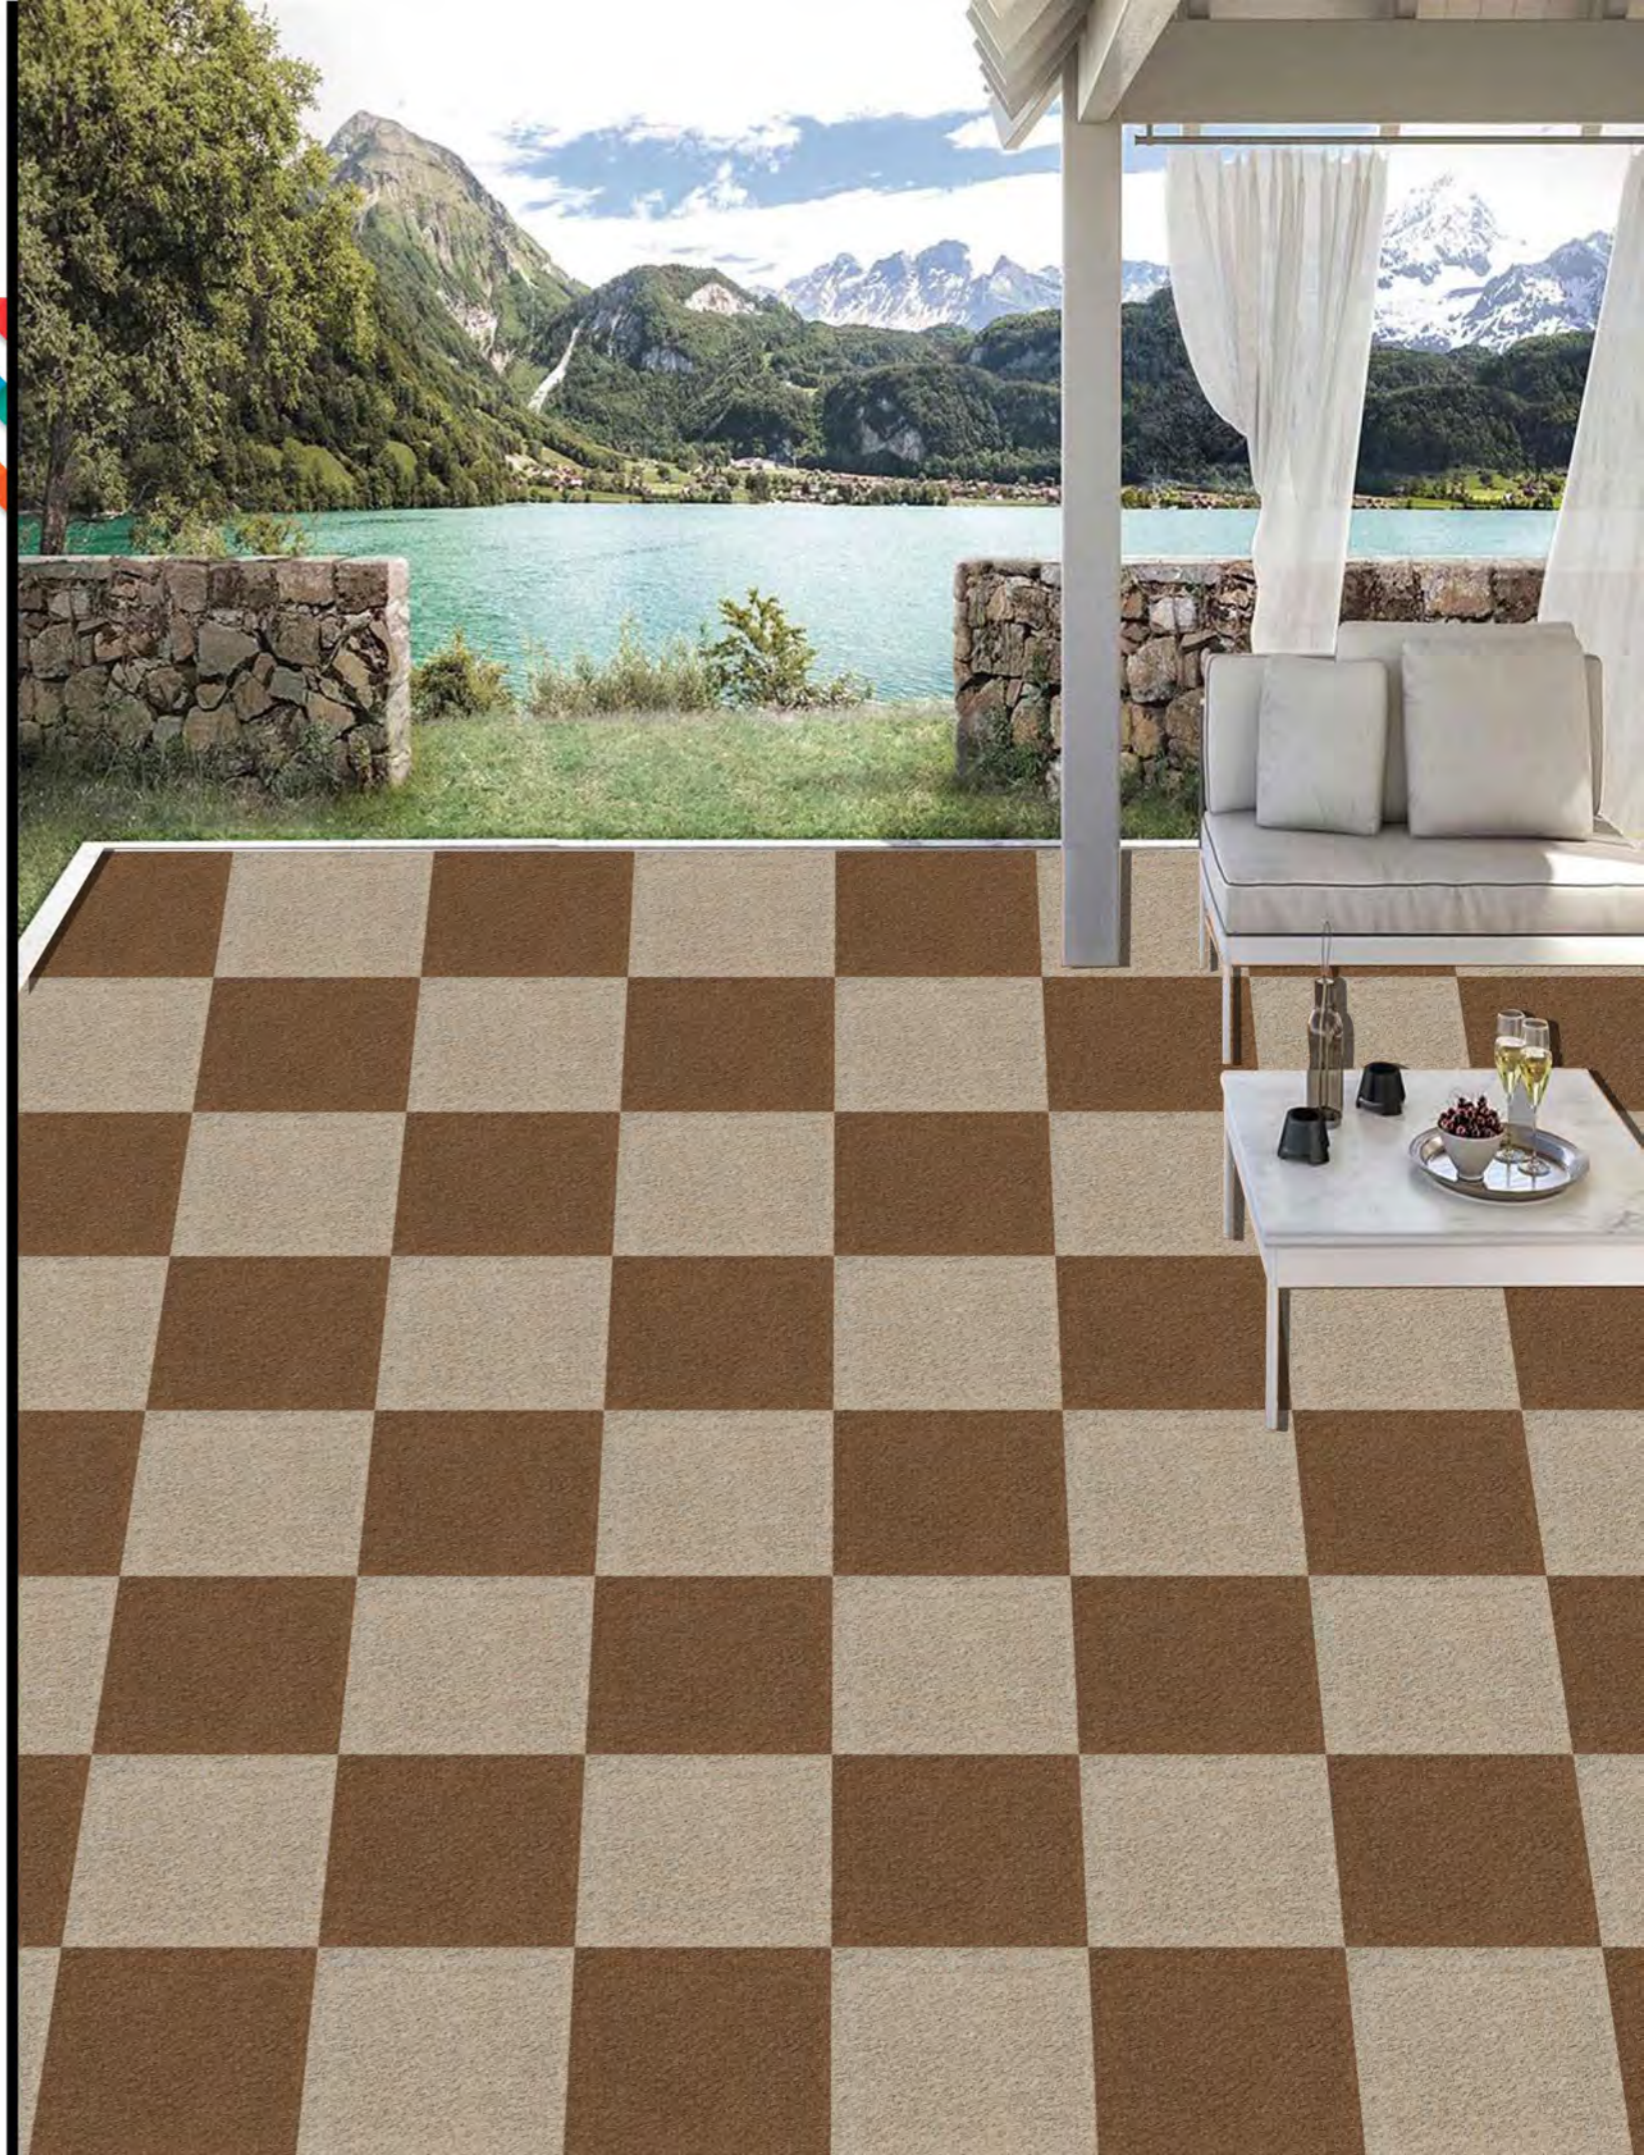

ROCK LIGHT GREY

300X300 DIGITAL  
PARKING TILES

**SPECTO**<sup>®</sup>  
CERAMICS

ROCK BLUE

ROCK SUPER WHITE

ROCK BROWN

ROCK MULTI LIGHT

300X300 DIGITAL  
PARKING TILES