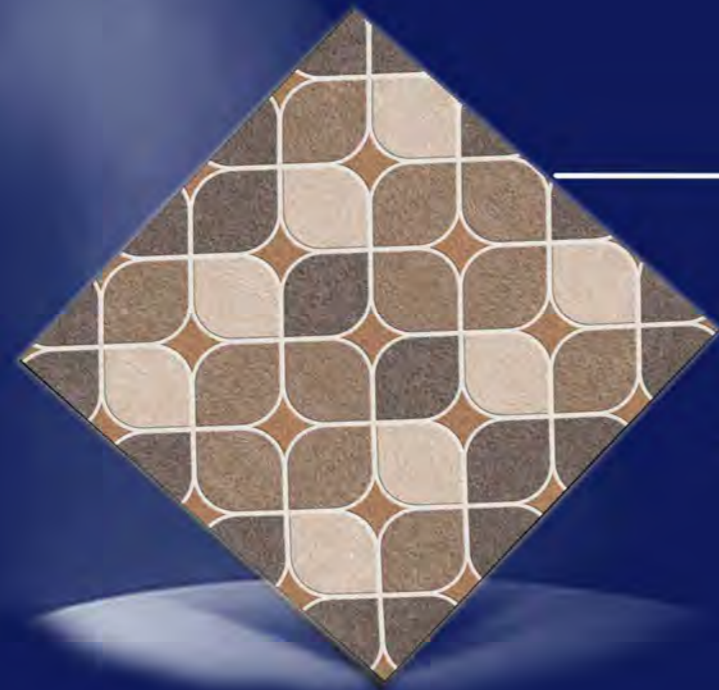

**ROCK SERIES**  
**PUNCH NO.16000**

**RUSTIC**  
**SERIES**

9mm  
Thickness

300X300mm  
Heavy Duty Parking tiles

300X300 DIGITAL  
PARKING TILES

16001

16002

16003

ROCK GREY

ROCK LIGHT GREY

Thank  
You!