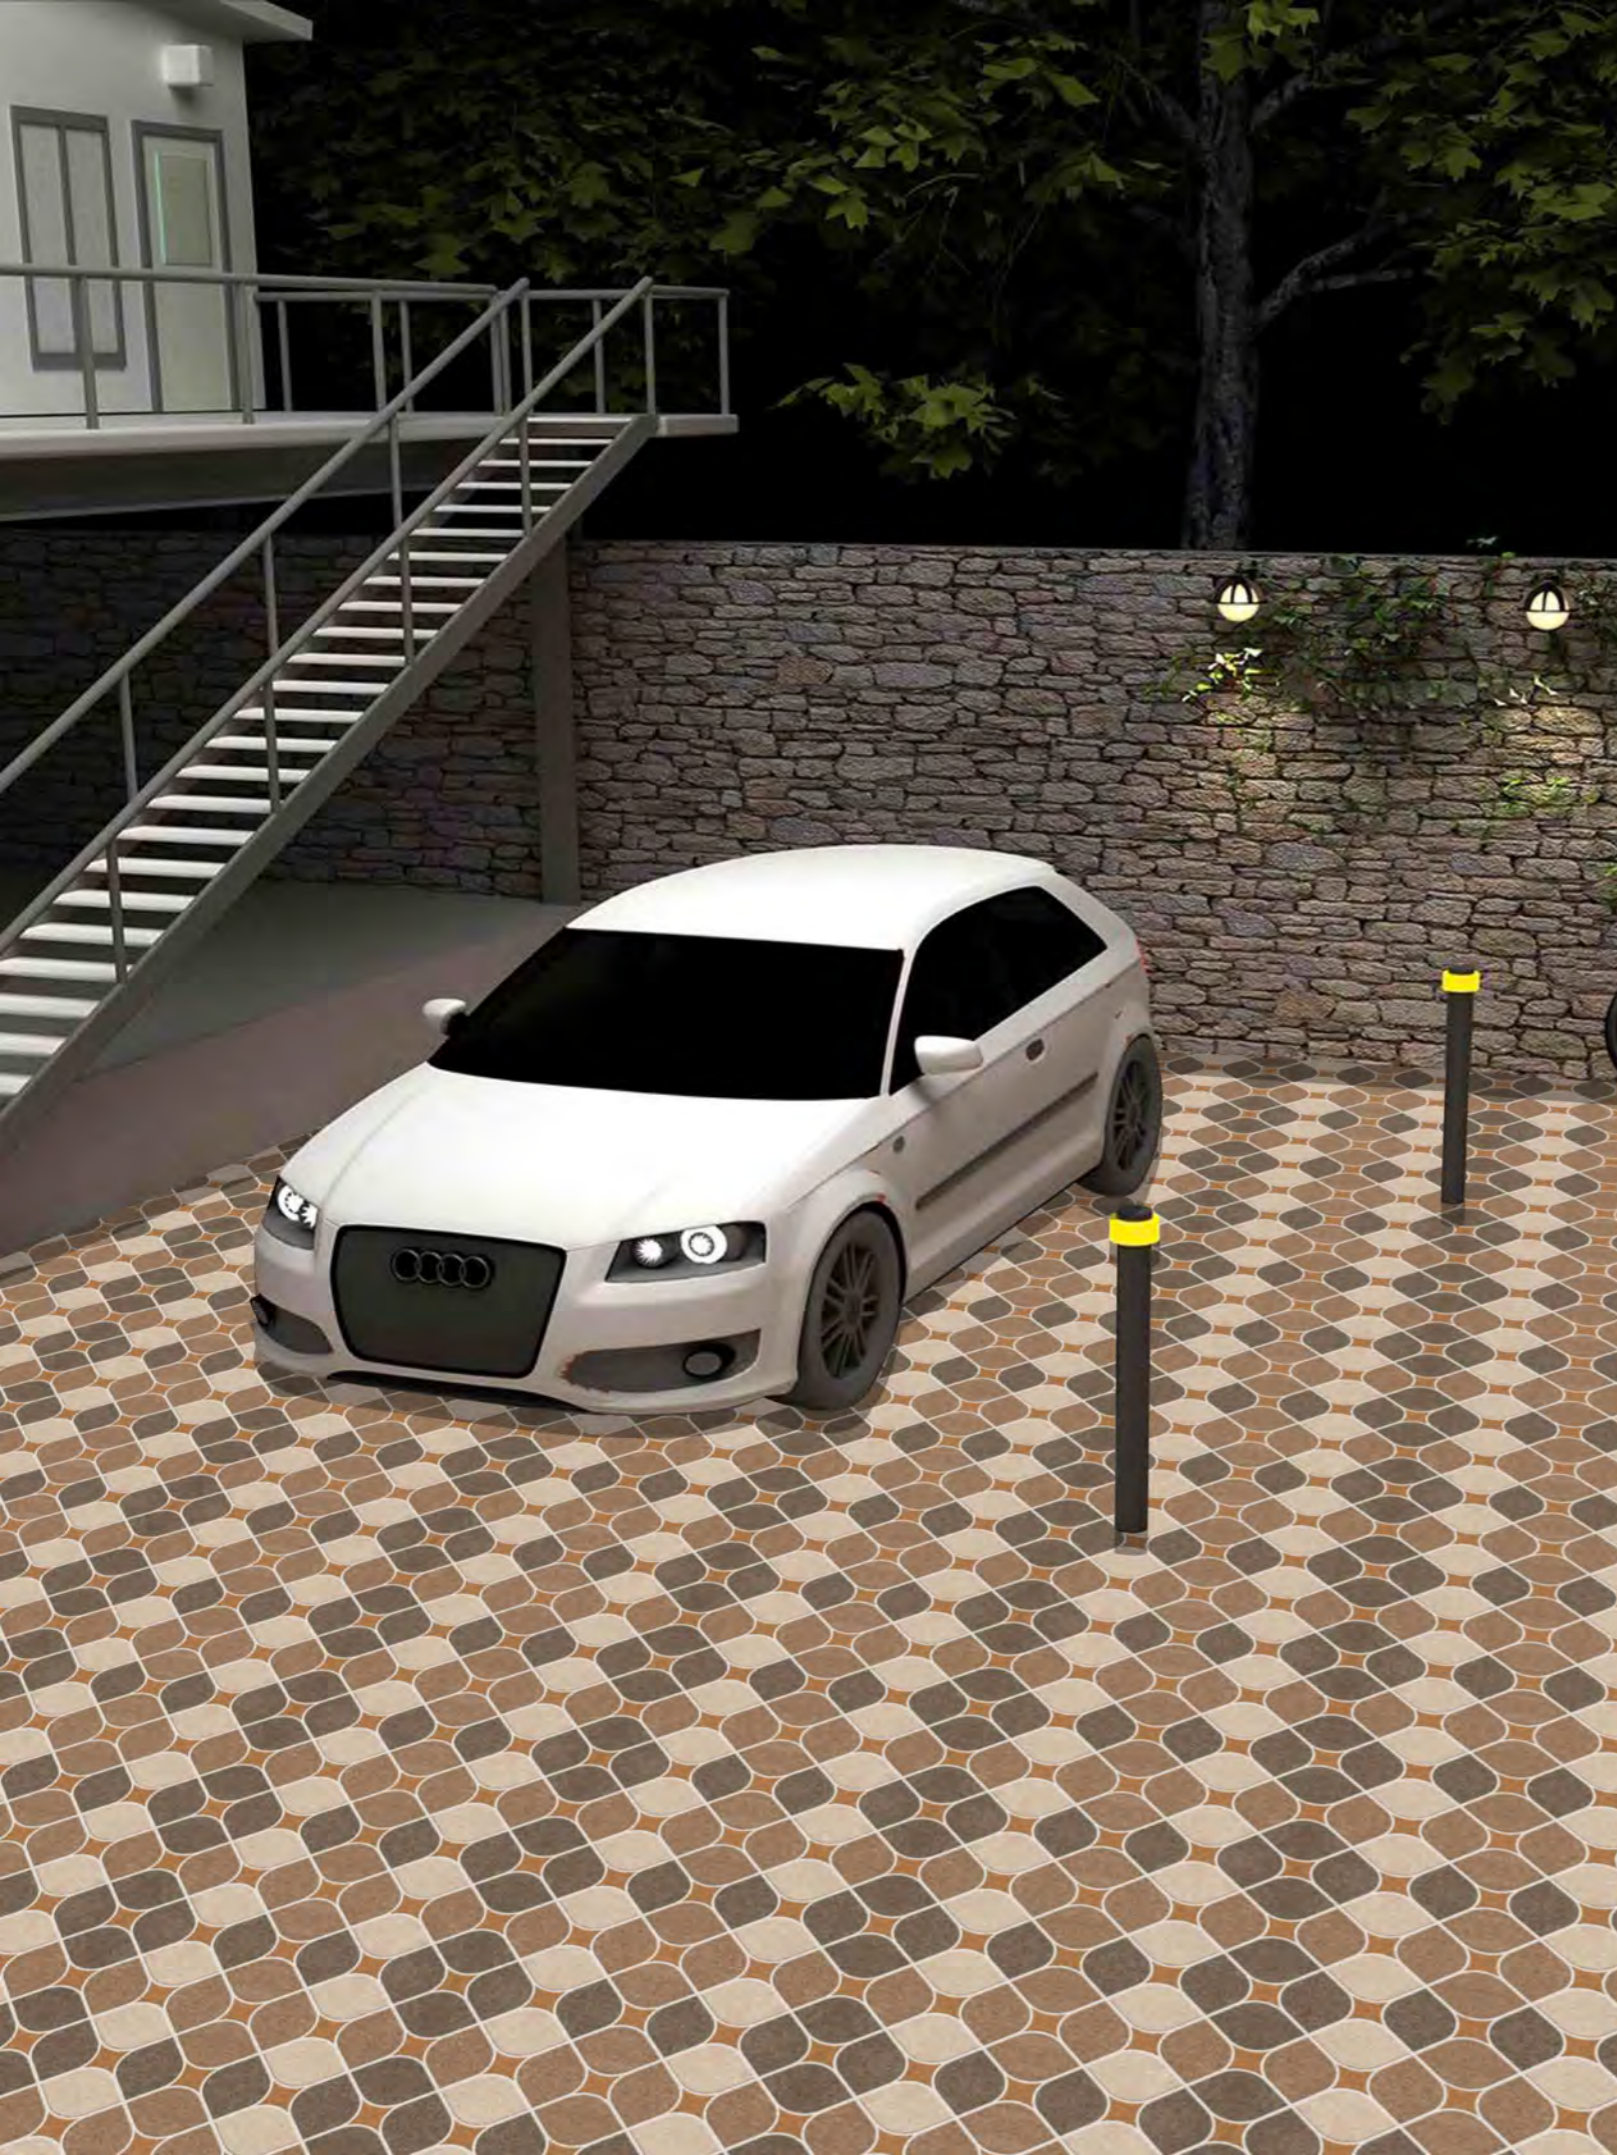

**ROCK SERIES**  
**PUNCH NO.16000**

**RUSTIC**  
**SERIES**

9mm  
Thickness

300X300mm  
Heavy Duty Parking tiles

300X300 DIGITAL  
PARKING TILES

16001

16002

16003

16004

16005

16006

300X300 DIGITAL  
PARKING TILES

16005

16007

300X300 DIGITAL  
PARKING TILES

16008

16009

300X300 DIGITAL  
PARKING TILES

16009

16010

300X300 DIGITAL  
PARKING TILES

16005

16011

ROCK BLACK

ROCK LIGHT GREY

300X300 DIGITAL  
PARKING TILES

**SPECTO**<sup>®</sup>  
CERAMICS

ROCK BLUE

ROCK SUPER WHITE

ROCK BROWN

ROCK MULTI LIGHT

300X300 DIGITAL  
PARKING TILES