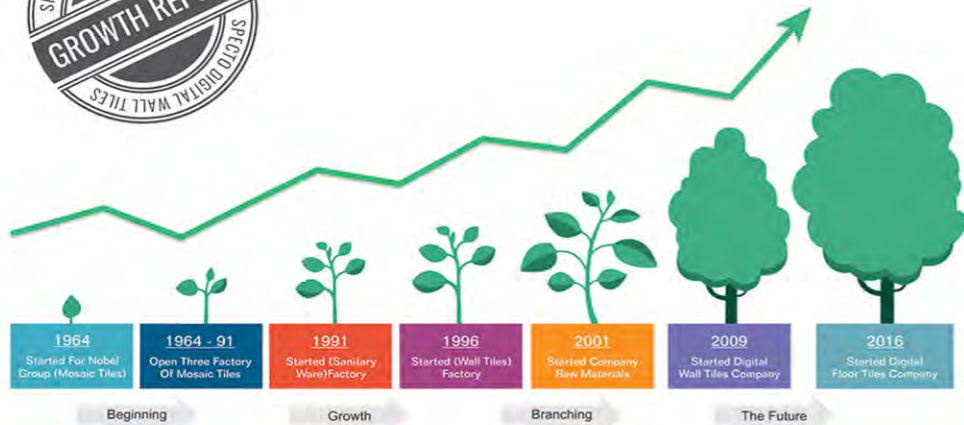

**EXPERIENCE THE  
EXPERTISE OF CREATIVITY**

**EXPLORE DIGITAL WALL TILES**

**30 x 60 cm**

**SPECTO<sup>®</sup>**  
 CERAMICS

ART FROM THE HEART OF

Design that create shapes, culture and value

India

**SPECTO**  
CERAMICS

Everything is about Happiness