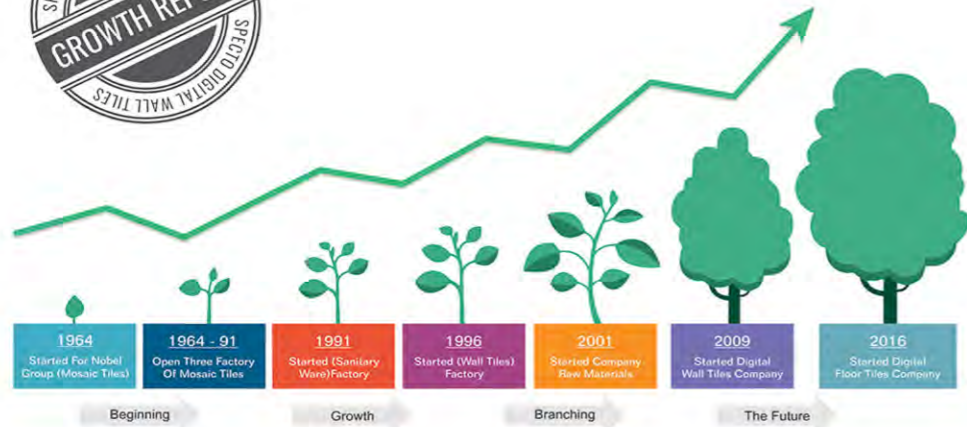

**EXPERIENCE THE
EXPERTISE OF CREATIVITY**

EXPLORE DIGITAL WALL TILES

30 x 60 cm

SPECTO[®]
CERAMICS

ART FROM THE HEART OF

Design that create shapes, culture and value

India

SPECTO CERAMICS

Everything is about Happiness

ABOUT SPECTO TILES

We are Specto Tiles, The creators of spectacular tiles to Adorn Homes, Offices, Hotels and many grand constructions across the world. Located at Morbi, India. Nobel Group has been in action since 50 years with a great brand value developed by Creating Shapes, Culture and values that emphasize our market preference and impression of being dependable.