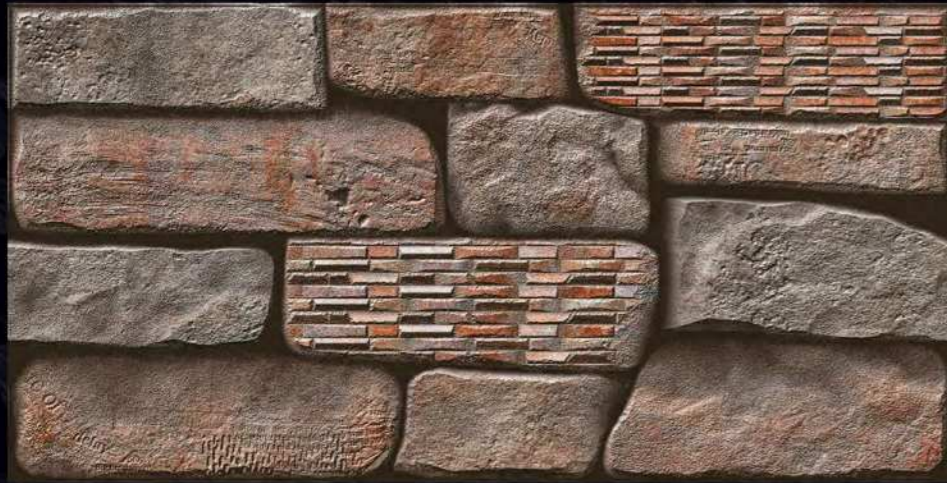

High **DEPTH**

Matt

ELEVATION

300x600MM

All New

HD 16001

HD 16002

HD 16003