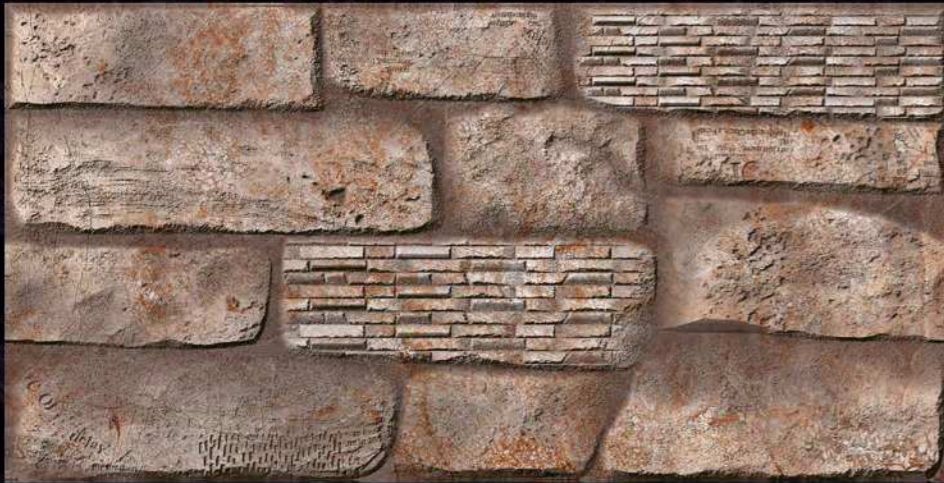

High **DEPTH**

Matt

ELEVATION

300x600MM

All New

HD 16001

HD 16002

HD 16003